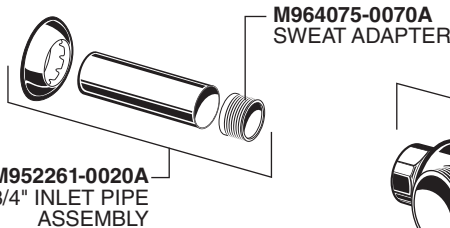

MODEL NUMBERS

6045.101

HOT LINE FOR HELP
For toll-free information and answers to your questions, call:
(844) CRT-TEAM / (844) 278-8326
Weekdays 8:00 a.m. to 6:00 p.m. EST
IN MEXICO 01-800-839-1200
IN CANADA 1-800-387-0369 (TORONTO 1-905-306-1093)
Weekdays 8:00 a.m. to 7:00 p.m. EST