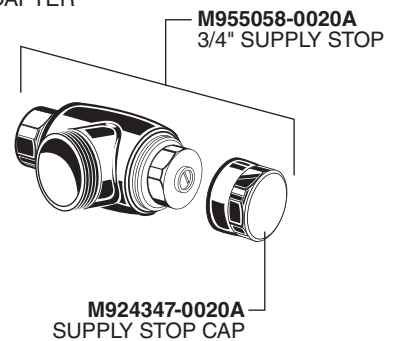

MODEL NUMBERS

6045.101

HOT LINE FOR HELP
For toll-free information and answers to your questions, call:
(844) CRT-TEAM / (844) 278-8326
Weekdays 8:00 a.m. to 6:00 p.m. EST
IN MEXICO 01-800-839-1200
IN CANADA 1-800-387-0369 (TORONTO 1-905-306-1093)
Weekdays 8:00 a.m. to 7:00 p.m. EST