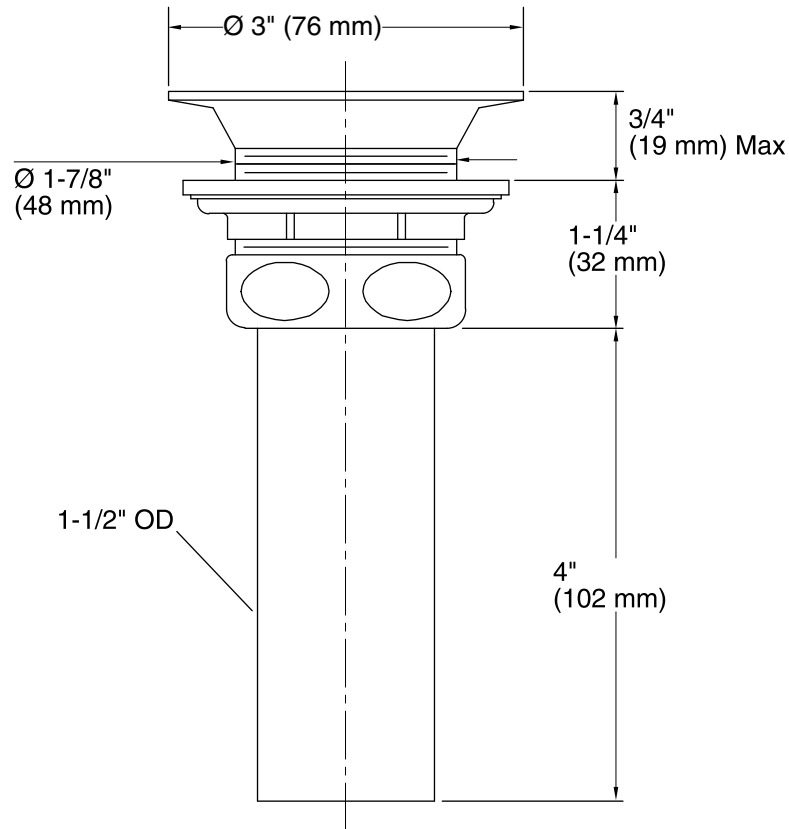

Features

- Solid-brass construction.
- For sinks with 2" (51 mm) outlets.
- With removable perforated strainer.
- Includes 1-1/2" (38 mm) x 4" (102 mm) tailpiece.

Codes/Standards

ASME A112.18.2/CSA B125.2

	CP	Polished Chrome
--	----	-----------------

Technical Information

All product dimensions are nominal.

Notes

Install this product according to the installation guide.