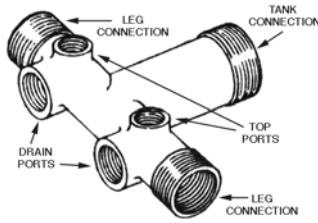

Tank Crosses - Short Cast NO LEAD Brass

General Tank Cross Features:

- Internal and external threads reduce fittings needed & installation time.
- Reduces turbulence and waterlogging in tanks without separate air chambers.
- **NO LEAD** brass tank crosses are **third party certified to NSF/ANSI 372**.

CHT100FBSNL

CHT125BSNL

NO LEAD BRASS Short Cast Crosses w/ 1 drain & 2 or 3 top ports.

Part Number	Overall Length	Tank Conn.	Leg Conn.	Drain Ports Size (Qty)	Top Ports Size (Qty)	Material	USA or Import	Ctn Qty	List Price
CHT100FBSNL	2 1/2"	1" fpt	1" X 3/4"	3/4" (1)	1/4" (2)	NL Brass	Import	5/40	\$ 35.05
CCAT100BSNL	4 1/4"	1" x 3/4"	1" x 3/4"	1/2" (1)	1/4" (2), 1/2" (1)	NL Brass	Import	4/40	54.12
CHC125BNL	4 1/4"	1 1/4" x 1"	1" x 3/4"	1/2" (1)	1/4" (3)	NL Bronze	USA	12	80.36
CHC12550BSNL	4 1/2"	1 1/4" x 1"	1" x 3/4"	3/4" (1)	1/4" (2)	NL Brass	Import	5/40	35.54
CHT125BSNL	3 3/4"	1 1/4" x 1"	1 1/4" x 1"	3/4" (1)	1/4" (2)	NL Brass	Import	5/30	66.03
CIC125BSNL	4 1/4"	1 1/4" x 1"	1" x 3/4"	3/4" (1)	1/4" (2), 1/2" (1)	NL Brass	Import	4/40	57.40

NO LEAD BRASS Short Cast Crosses with Union Disconnect

- Metal to metal ball joint leak proof seal.

Part Number	Overall Length	Tank Conn.	Leg Conn.	Drain Ports Size (Qty)	Top Ports Size (Qty)	Material	USA or Import	Ctn Qty	List Price
CICS100BSUENL	5 1/2"	1"	1"x3/4"	1/2" (2)	1/4" (2)	NL Brass	Import	4/24	\$ 49.49
CICS125BSUENL	5 1/2"	1 1/4"x 1"	1 1/4" x 1"	3/4" (2)	1/4" (2)	NL Brass	Import	4/24	67.60