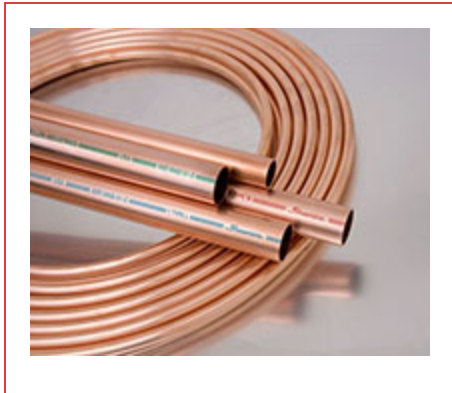

[Specifications](#) | [Dimensions](#) | [Details](#)

Specifications

Type	Type M
Standards	ASTM B88 NSF 61 UNS C12200
Weight	0.464 lb
Material	C12200