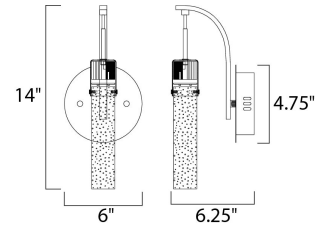

Product Specifications for E22770-91PC

Job Name:	Job Type:
Quantity:	Comments:

E22770-91PC
Fizz IV 1-Light LED Wall Sconce

Finish

Polished Chrome

Glass/Shade

Bubble

Product Category

Wall Sconce

Lamping

Number of Bulb(s)	1
Light Type	LED
Bulb Type	LED
Max Bulb Wattage	7.5
Max Fixture Wattage	7.5
Rated Life	±40,000 Hours
Rated Lumens	±235
Color Temp	±3,000 K
Bulb(s) Included	Yes
Light Up/Down	N/A
Beam Spread	N/A
CRI	N/A
Photo Cell Included	N/A
Ballast/Driver/Transformer	Yes
Dimmable	Standard/Lutron [®] CL or Leviton [®] LED

Measurements

Width	6.00"
Height	14.00"
Length	N/A
Extension	6.25"
Back Plate Width	N/A
Back Plate Height	N/A
HCO	7.00"
Min Overall Height	N/A
Max Overall Height	N/A
Hanging Weight	2.20 lb(s)
Height Adjustable	N/A
Slope	N/A
Chain Length	N/A
Wire Length	N/A
Canopy Width	
Canopy Height	
Canopy Length	N/A