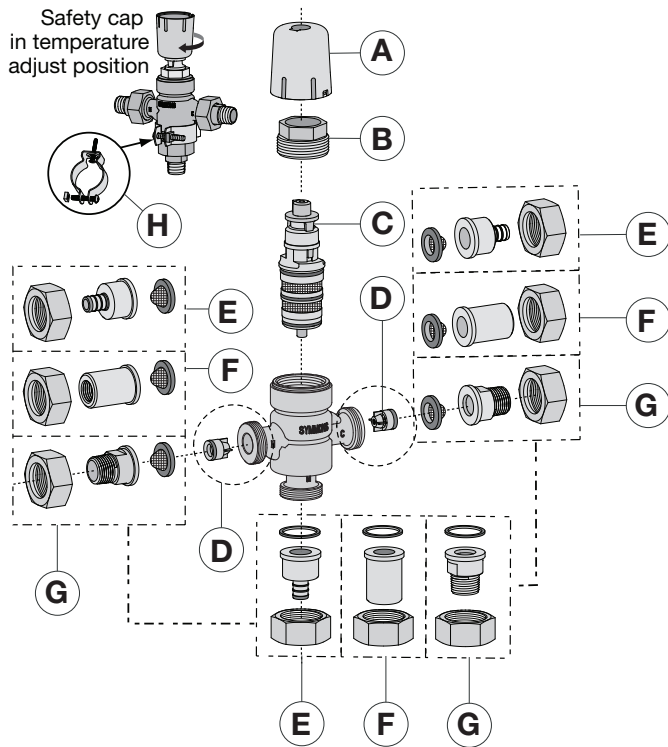

Parts Breakdown

7-225 Series

Replacement Parts 7-225 Series

Item	Description	Part No.
A	Safety cap	TMX-277
B	Cap retainer	TMX-269
C	Cartridge	TMX-267-KIT
D	Check valve	TMX-274-KIT
E	1/2" PEX union fitting kit	TMX-289-KIT
F	1/2" female union fitting kit	TMX-293-KIT
G	1/2" male union fitting kit	TMX-286-KIT
H	Wall hanger	TMX-290-KIT

7-230 Series

Replacement Parts 7-230 Series

Item	Description	Part No.
A	Safety cap	TMX-277
B	Cap retainer	TMX-269
C	Cartridge	TMX-267-KIT
D	Check valve	TMX-274-KIT
E	3/4" female union fitting kit	TMX-288-KIT
F	3/4" male union fitting kit	TMX-287-KIT
G	Wall hanger	TMX-290-KIT