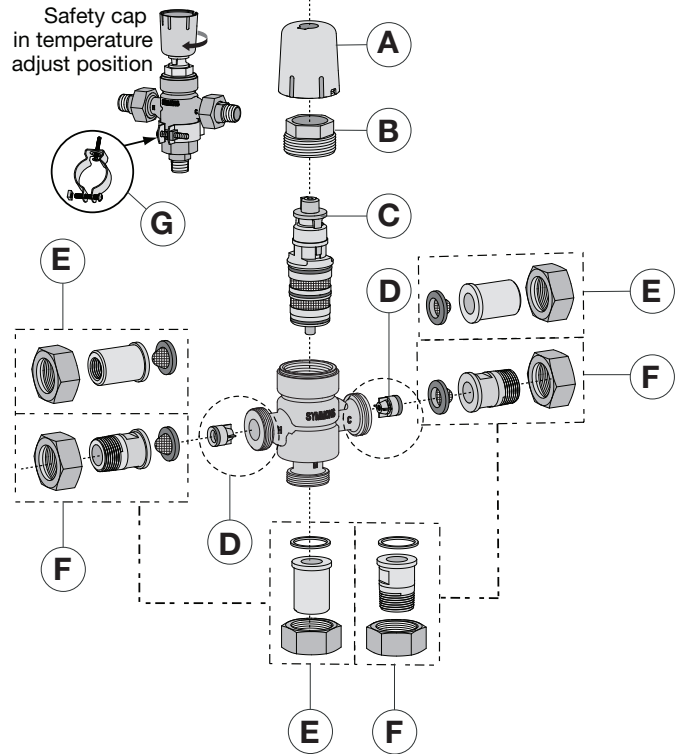

Parts Breakdown

7-225 Series

Replacement Parts 7-225 Series

Item	Description	Part No.
A	Safety cap	TMX-277
B	Cap retainer	TMX-269
C	Cartridge	TMX-267-KIT
D	Check valve	TMX-274-KIT
E	1/2" PEX union fitting kit	TMX-289-KIT
F	1/2" female union fitting kit	TMX-293-KIT
G	1/2" male union fitting kit	TMX-286-KIT
H	Wall hanger	TMX-290-KIT

7-230 Series

Replacement Parts 7-230 Series

Item	Description	Part No.
A	Safety cap	TMX-277
B	Cap retainer	TMX-269
C	Cartridge	TMX-267-KIT
D	Check valve	TMX-274-KIT
E	3/4" female union fitting kit	TMX-288-KIT
F	3/4" male union fitting kit	TMX-287-KIT
G	Wall hanger	TMX-290-KIT