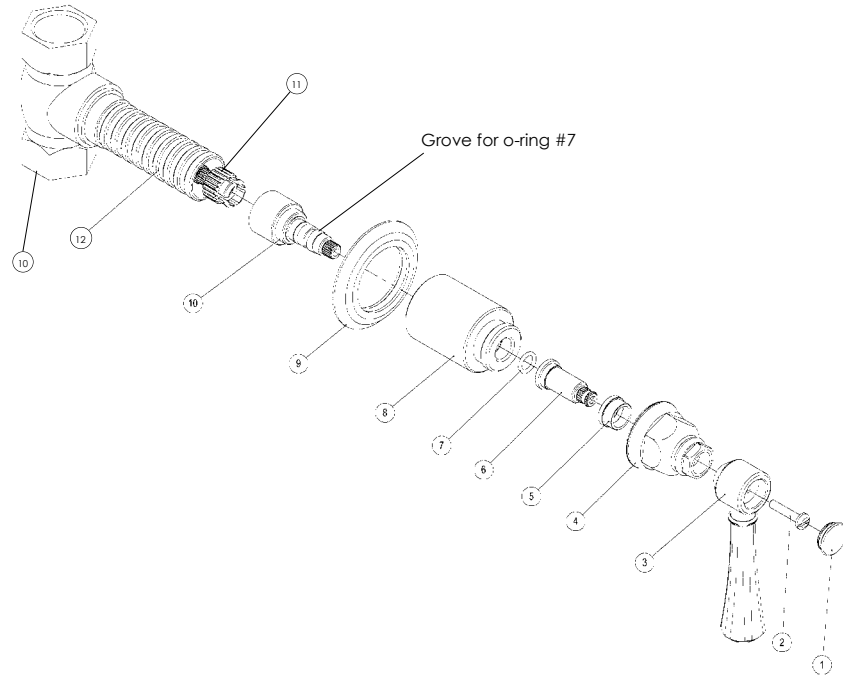

## SPARE PARTS

1	LEVER
2	GRUB SCREW
3	TRIM NUT
4	PLASTIC BEARING SLEEVE
5	SPINDLE
6	'O'RING
7	SLEEVE
8	ESCUTCHEON
9	SPINDLE ADAPTER
10	VOLUME CONTROL VALVE - NOT INCLUDED
11	R30083
12	R3-056
13	DIVERTER VALVE (NOT SHOWN)