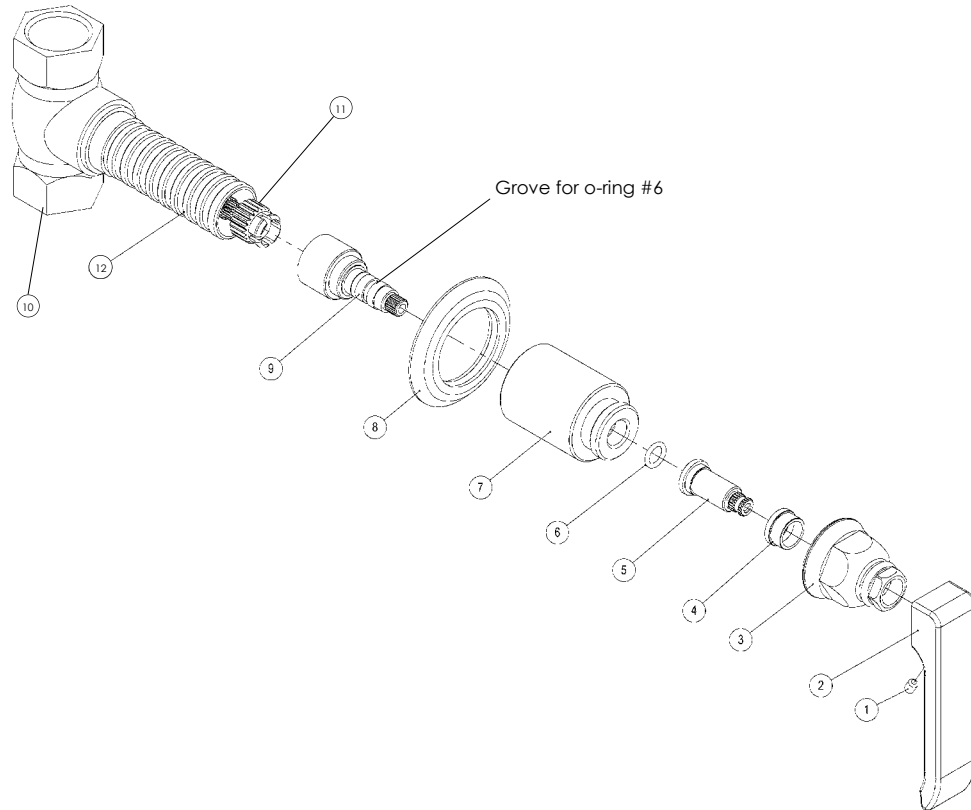

## SPARE PARTS

1	LEVER
2	GRUB SCREW
3	TRIM NUT
4	PLASTIC BEARING SLEEVE
5	SPINDLE
6	'O'RING
7	SLEEVE
8	ESCUTCHEON
9	SPINDLE ADAPTER
10	VOLUME CONTROL VALVE - NOT INCLUDED
11	R30083
12	R3-056
13	DIVERTER VALVE (NOT SHOWN)