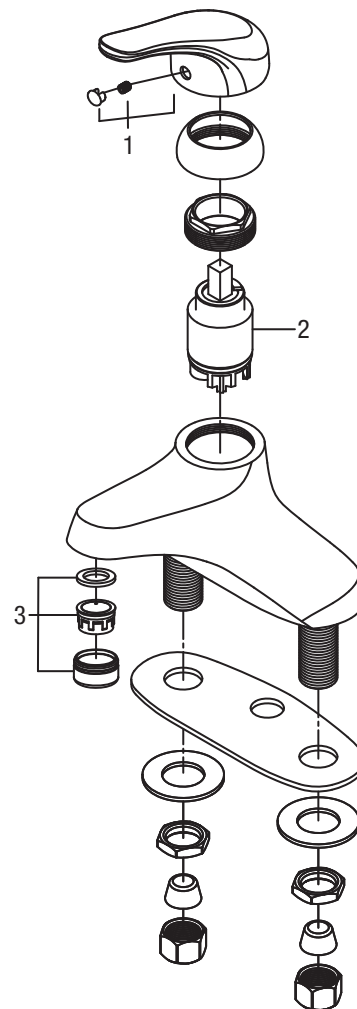

### Model Numbers

PFX314L (1.5GPM) Chrome  
 PFX3145L (0.5GPM) Chrome

PFX3145L

NO.	Part & Code	Material
1	Handle kit OBPF74020320126*	Zinc
		Stainless steel
		ABS
2	Cartridge OBPF210710148	POM
3	Aerator kit OBPF54013605226 (PFX314L) OBPF54013606326 (PFX3145L)	NBR
		POM
		Brass

\* Specify Finish