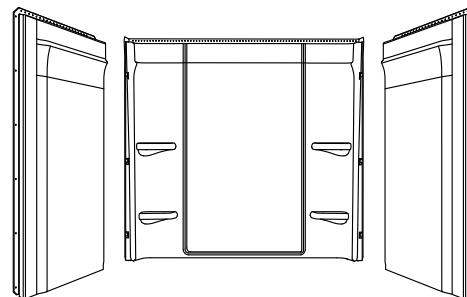

Ensemble™

60" x 32" Medley™ Bath/Shower Wall Set
71324100

Features

- Modular design allows it to be moved around corners and through doorways with ease.
- Durable high gloss finish.
- Innovative Dry-Block™ seal and channeled water containment system form watertight seams.
- Clean, contemporary design with ample shelving.

Material

- Compression molded from our exclusive solid Vikrell® material.

Installation

- Caulk-free installation.

Codes/Standards

CSA B45.5/IAPMO Z124

ASTM E162

ASTM E662

Greenguard UL 2818 - Gold

STERLING® Warranty - Fixtures Made of Solid Vikrell Material

See website for detailed warranty information.

Available Color/Finishes

Color tiles intended for reference only.

Color	Code	Description

	0	White
	96	Biscuit

USA/Canada: 1-800-STERLING (1-800-783-7546)

Kohler Co. reserves the right to make revisions without notice to product specifications.

For the most current Specification Sheet, go to www.sterlingplumbing.com.

3-27-2016 05:45