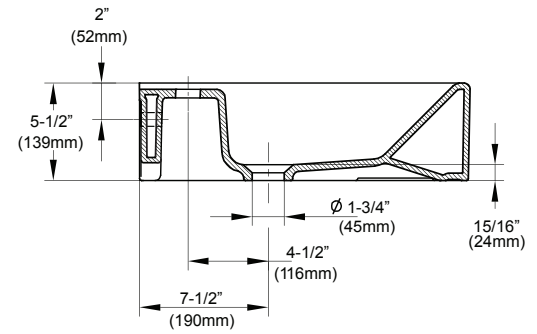

Mirabelle®

SMALL SQUARE LAVATORY

Dimensions: 23-5/8" x 18-11/16"

Product Codes:

MIR24191AWH – Single-hole lavatory (white)

MIR24198AWH – 8" centers lavatory (white)

- Vitreous china construction
- Wide and spacious basin for comfortable use
- Drilled for single-hole or 8" widespread faucet
- Installation: using console or countertop
- Requires grid drain less overflow (sold separately)
- Installation, operating, care and maintenance instructions included
- 1 year limited warranty
- Meets ASME Standard: A112.19.2M
- cUPC/IAPMO listed
- ADA compliant when installed according to ADA guidelines
- Optional metal console available - MIR2419RCP, MIR2419RSS
- Recommended Accessories

© 2016 Ferguson Enterprises, Inc. 0316 151356

Mirabelle®

SMALL SQUARE LAVATORY

Dimensions: 23-5/8" x 18-11/16"

Product Codes:

MIR24191AWH – Single-hole lavatory (white)

MIR24198AWH – 8" centers lavatory (white)

Nominal Dimensions:

23-5/8" x 18-11/16" (600mm x 475mm)

Bowl Size:

17-5/16" (440mm) wide

13" (330mm) front to back

5" (127mm) deep

All dimensions and specifications are nominal and may vary. Dimensions of 8" and greater have a tolerances of +−3%. Dimensions less than 8" have tolerances of +−5%.