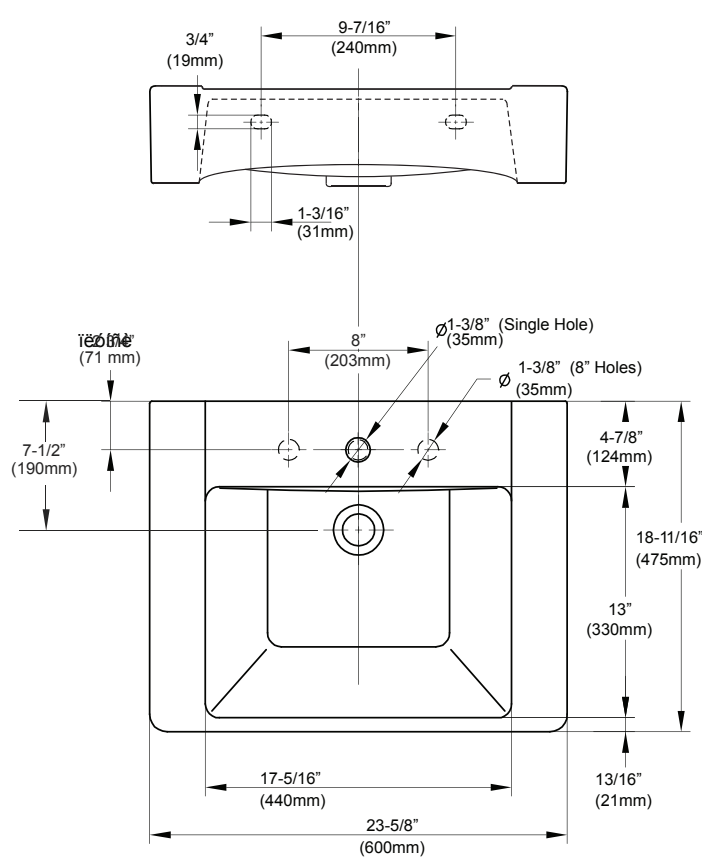

Mirabelle®

SMALL SQUARE LAVATORY

Dimensions: 23-5/8" x 18-11/16"

Product Codes:

MIR24191AWH – Single-hole lavatory (white)

MIR24198AWH – 8" centers lavatory (white)

- Vitreous china construction
- Wide and spacious basin for comfortable use
- Drilled for single-hole or 8" widespread faucet
- Installation: using console or countertop
- Requires grid drain less overflow (sold separately)
- Installation, operating, care and maintenance instructions included
- 1 year limited warranty
- Meets ASME Standard: A112.19.2M
- cUPC/IAPMO listed
- ADA compliant when installed according to ADA guidelines
- Optional metal console available - MIR2419RCP, MIR2419RSS
- Recommended Accessories

© 2016 Ferguson Enterprises, Inc. 0316 151356

Mirabelle®

SMALL SQUARE LAVATORY

Dimensions: 23-5/8" x 18-11/16"

Product Codes:

MIR24191AWH – Single-hole lavatory (white)

MIR24198AWH – 8" centers lavatory (white)

Nominal Dimensions:

23-5/8" x 18-11/16" (600mm x 475mm)

Bowl Size:

17-5/16" (440mm) wide

13" (330mm) front to back

5" (127mm) deep

All dimensions and specifications are nominal and may vary. Dimensions of 8" and greater have a tolerances of +−3%. Dimensions less than 8" have tolerances of +−5%.