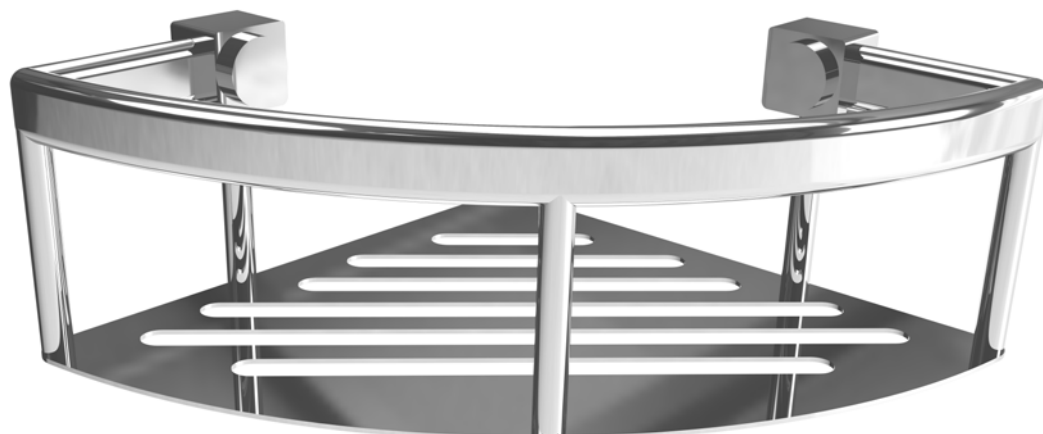

WINGITS®

CONTOUR™

8" Stainless Steel Corner Basket

Model:
WCONCB

Part Numbers:

WCONCBPS8
Polished Finish

WCONCBSN8
Satin Finish

Includes World's
Strongest Fastener®

Features:

- Hand Polished Stainless Steel
- Beauty, Functionality & Durability
- Unparalleled Strength when Installed with WINGITS® Fasteners - Included
- Radiused Surface Slots for Easy Cleaning

MECHANICAL DATA
Length: 8" (204mm)
Height: 2.25" (57mm)
Depth: 6" (152mm)
COMPOSITION
18-8 (304) Stainless Steel
INSTALLATION
Includes WINGITS® Fasteners for hollow-wall construction. Includes 3M® VHB Waterproof Tape.
RECOMMENDED INTEGRATION
Install with WINGITS® Fasteners (included) for Structural Waterproof Installation into hollow walls. WINGITS® CONTOUR™ baskets have a complete line of matching Bath Accessories.

Back

Top

Included Hardware