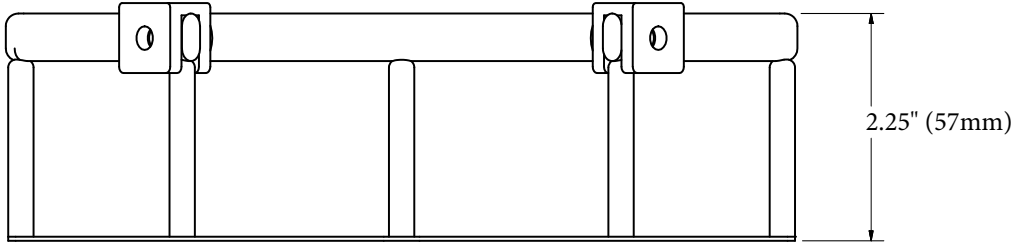

Back

Top

Included Hardware