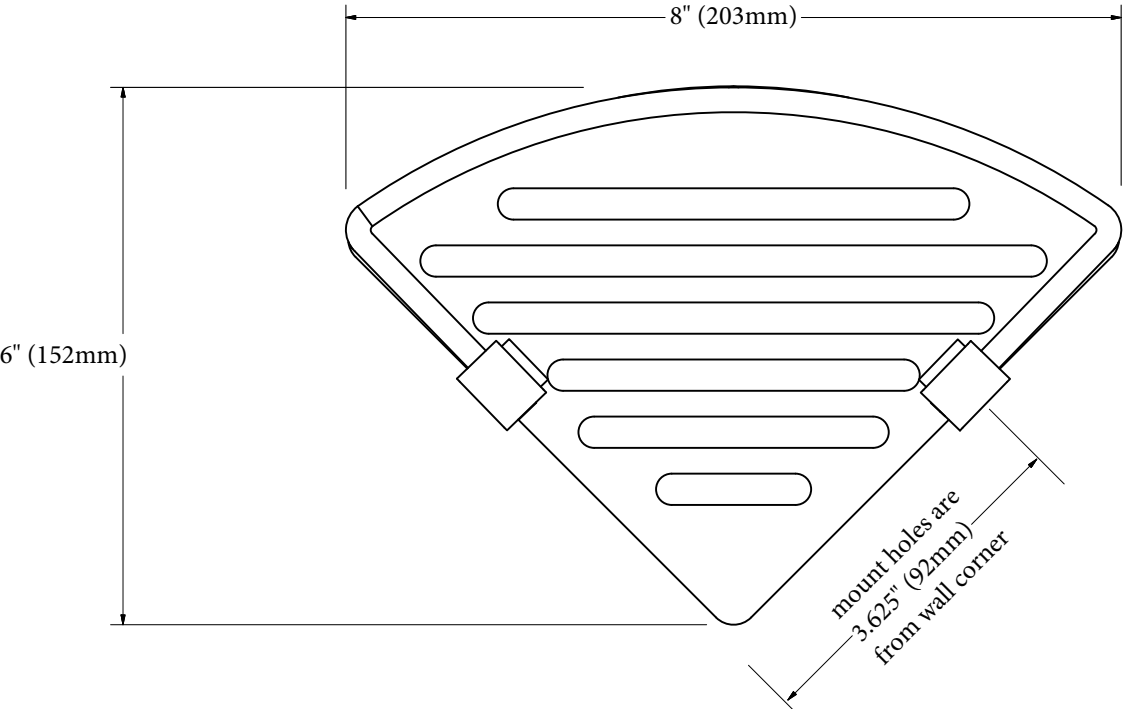

WINGITS®

CONTOUR™

8" Stainless Steel Corner Basket

Model:
WCONCB

Part Numbers:

WCONCBPS8
Polished Finish

WCONCBSN8
Satin Finish

Includes World's
Strongest Fastener®

Features:

- Hand Polished Stainless Steel
- Beauty, Functionality & Durability
- Unparalleled Strength when Installed with WINGITS® Fasteners - Included
- Radiused Surface Slots for Easy Cleaning

MECHANICAL DATA
Length: 8" (204mm)
Height: 2.25" (57mm)
Depth: 6" (152mm)
COMPOSITION
18-8 (304) Stainless Steel
INSTALLATION
Includes WINGITS® Fasteners for hollow-wall construction. Includes 3M® VHB Waterproof Tape.
RECOMMENDED INTEGRATION
Install with WINGITS® Fasteners (included) for Structural Waterproof Installation into hollow walls. WINGITS® CONTOUR™ baskets have a complete line of matching Bath Accessories.

Back

Top

Included Hardware