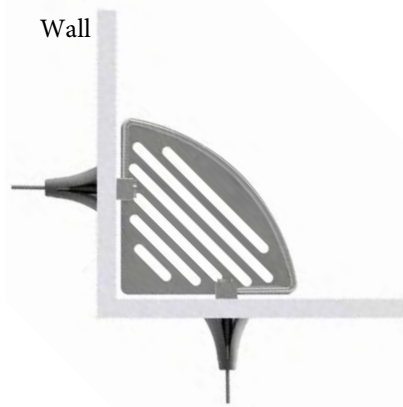

WINGITS®

CONTOUR™

8" Stainless Steel Corner Basket

Model:
WCONCB

Part Numbers:

WCONCBPS8
Polished Finish

WCONCBSN8
Satin Finish

Includes World's
Strongest Fastener®

Features:

- Hand Polished Stainless Steel
- Beauty, Functionality & Durability
- Unparalleled Strength when Installed with WINGITS® Fasteners - Included
- Radiused Surface Slots for Easy Cleaning

MECHANICAL DATA
Length: 8" (204mm)
Height: 2.25" (57mm)
Depth: 6" (152mm)
COMPOSITION
18-8 (304) Stainless Steel
INSTALLATION
Includes WINGITS® Fasteners for hollow-wall construction. Includes 3M® VHB Waterproof Tape.
RECOMMENDED INTEGRATION
Install with WINGITS® Fasteners (included) for Structural Waterproof Installation into hollow walls. WINGITS® CONTOUR™ baskets have a complete line of matching Bath Accessories.

Back

Top

Included Hardware