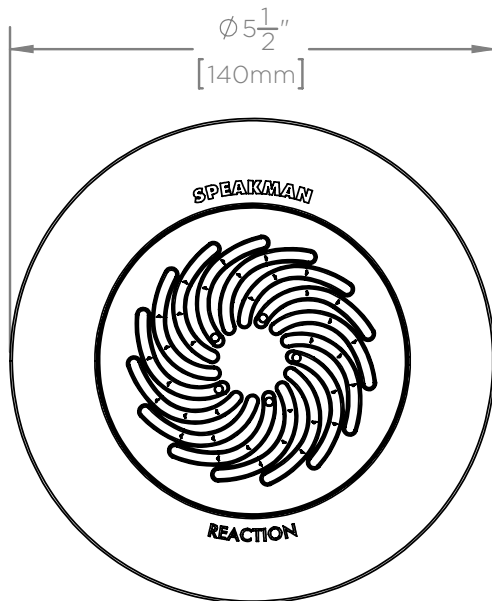

Architect/Engineer Approval Space:

SPEAKMAN
400 ANCHOR MILL ROAD
NEW CASTLE, DE 19720

P: 800-537-2107
F: 800-977-2747
W: WWW.SPEAKMAN.COM
R: AUGUST 2016