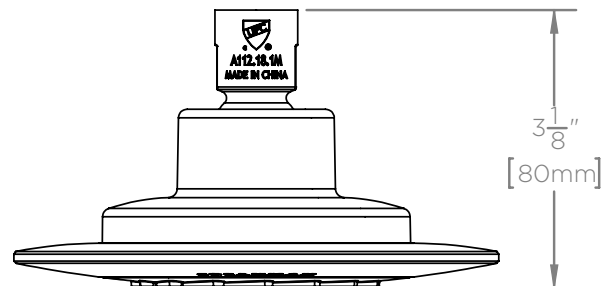

Architect/Engineer Approval Space:

SPEAKMAN
400 ANCHOR MILL ROAD
NEW CASTLE, DE 19720

P: 800-537-2107
F: 800-977-2747
W: WWW.SPEAKMAN.COM
R: AUGUST 2016