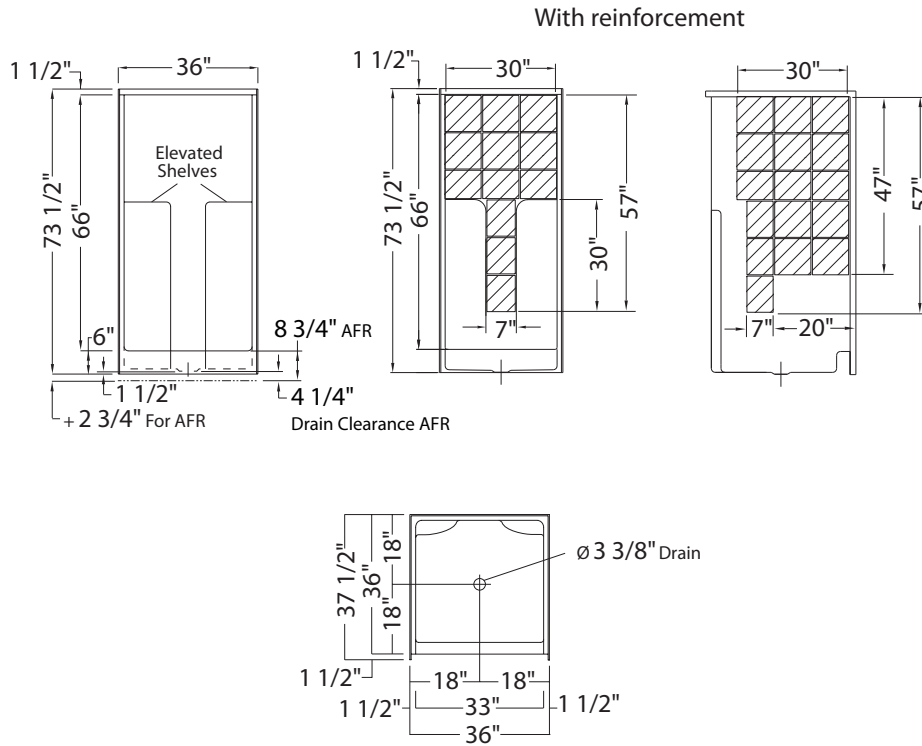

S-36 alcove shower

Model number:

141022

Dimensions: 36" x 36" x 72"

Installation: Alcove

Material: AcryIX™

Standard Features:

- One-piece shower with optional roofcap
- Built-in corner shelves
- Center drain
- Textured floor
- Optional reinforced walls
- Above-the-Floor Rough (AFR) model also available

Options (Visit our website for a complete list of our options)

No	Description
<input type="checkbox"/> OPT 10189	Three wall reinforcement for future grab installation
<input type="checkbox"/> OPT 10171	Light for roofcap
<input type="checkbox"/> OPT 20212-B	Back Wall reinforcement (one wall) for future grab bar installation
<input type="checkbox"/> OPT 20212-L	Left Wall reinforcement (one wall) for future grab bar installation
<input type="checkbox"/> OPT 20212-R	Right Wall reinforcement (one wall) for future grab bar installation

S-36 alcove shower

Model number:

141022

Dimensions: 36" x 36" x 72"

Installation: Alcove

Material: AcrylX™

Dimensions:

36 x 36 x 72 in.
(914 x 914 x 1829 mm)

Weight:

96 lbs - 43.54 kg

Shape:

Square

Pieces:

1

Drain location:

No seat, center drain