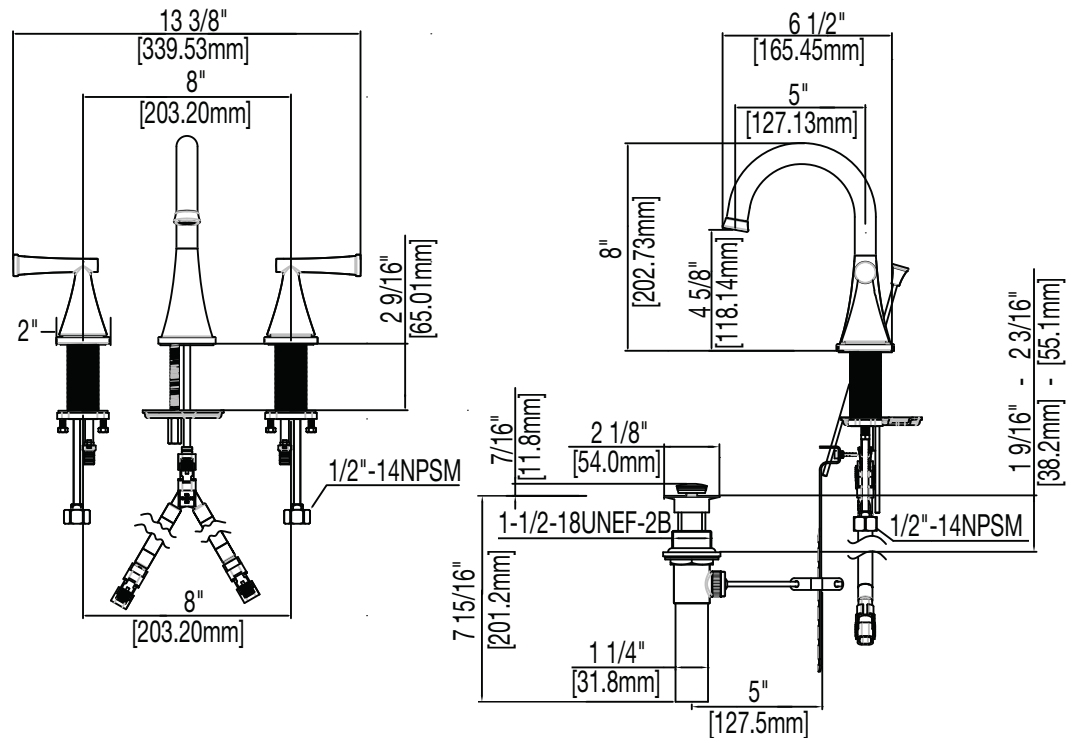

Available Parts

- PF3207027H HOT Cartridge
- PF3207027C COLD Cartridge

Warranty and Codes

This product comes complete with installation, operating, care and maintenance instructions. This PROFLO faucet carries a limited lifetime warranty when installed in residential applications. The warranty is five years in commercial applications. This product meets ANSI: A112.18.1M. *Compliant with lead content requirements of US Senate Bill S.3874.