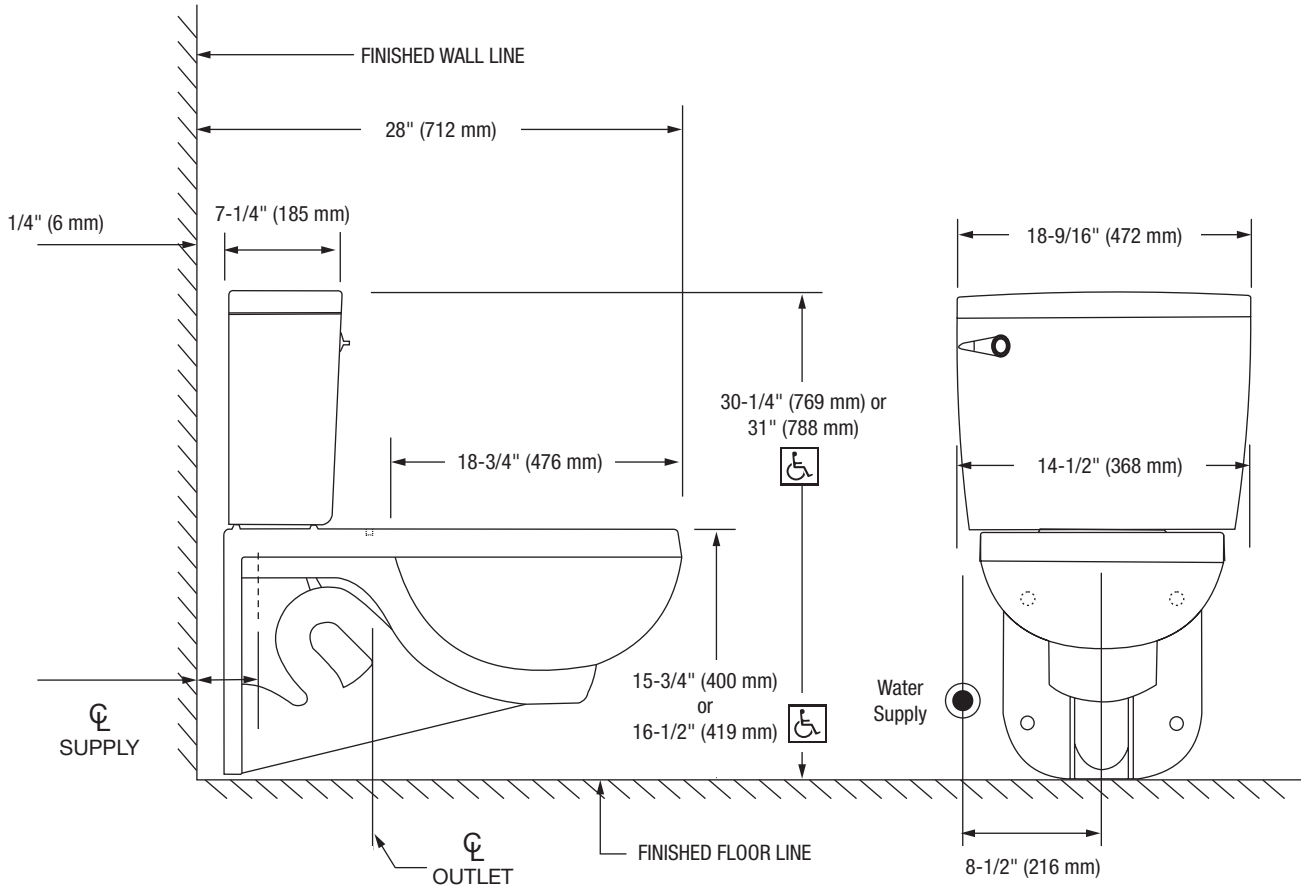

Two-Piece Wall Mounted Toilet with Rear Outlet

Product Features

- 1.28 GPF
- Gravity-fed Siphon Jet Flush
- Vitreous China
- Elongated Bowl
- Flush Valve: 3"
- Trapway: 2" Fully Glazed
- Water Spot: 8" x 6-1/2"
- Front Mounted Chrome Trip Lever
- Sanitary bar on bowl for easy cleaning
- Quick connect, two-bolt tank-to-bowl installation

Available Colors: White (WH)

Tank

PF1710HEWH Tank for Wall Mounted Bowl

Bowl

PF1705HEWH Elongated, Wall mounted,
Back-outlet Bowl

This product comes complete with installation, operating, care and maintenance instructions. All PROFLO fixtures carry a lifetime limited warranty on the vitreous china and a 5-year limited warranty on the fittings. Visit ferguson.com for detailed warranty information.

Two-Piece Wall Mounted Toilet with Rear Outlet

Note: All dimensions and specifications are nominal and may vary: Dimensions of 8" and greater have a tolerance of +3%. Dimensions less than 8" have a tolerance of +5%.