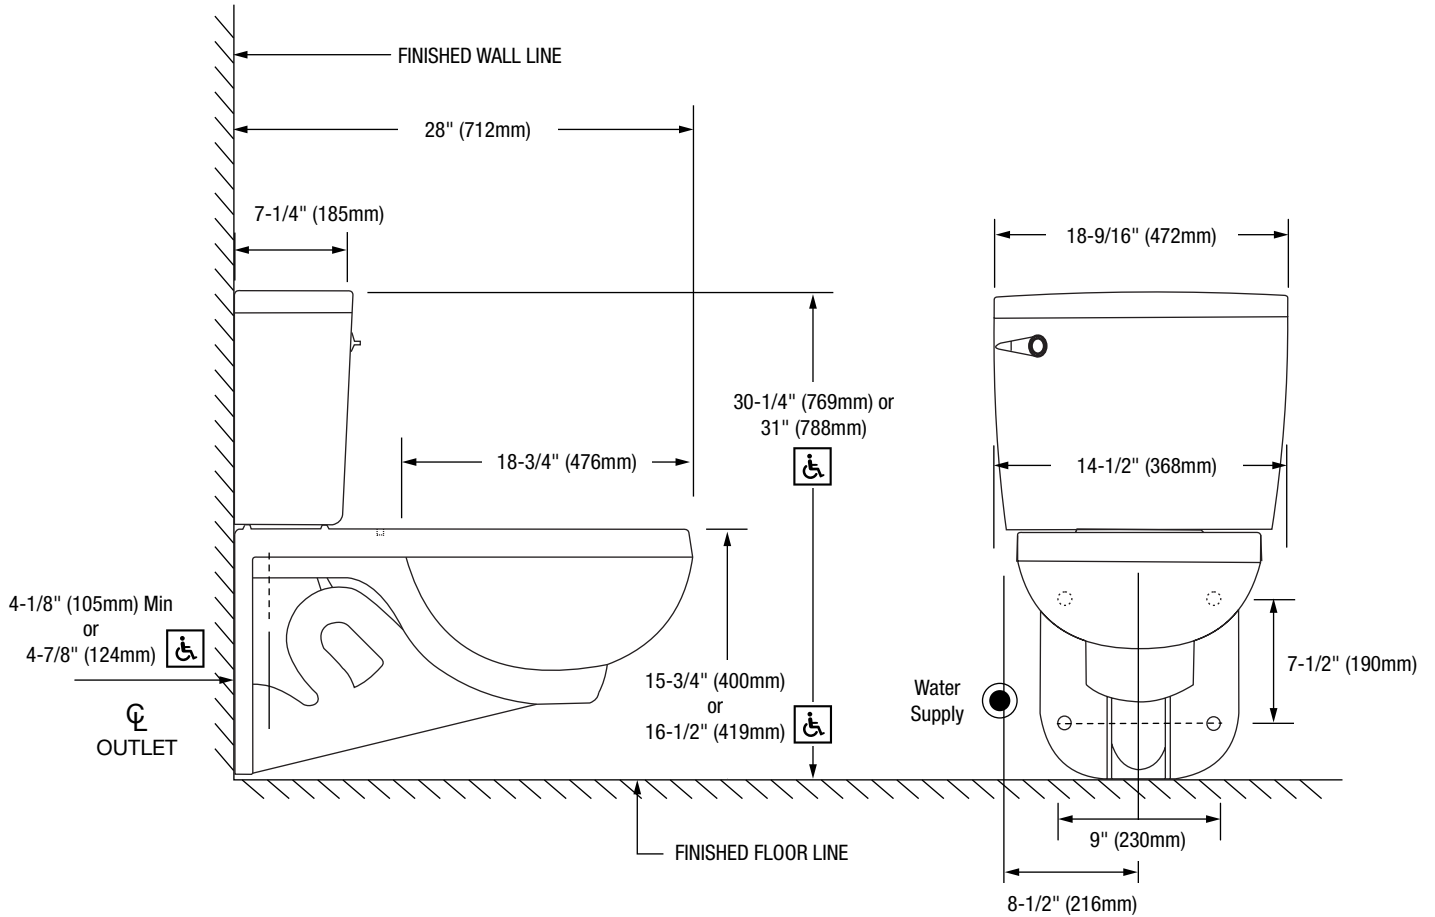

Two-Piece Wall-Mounted Toilet with Rear Outlet

Product Features

- 1.28 gpf
- Gravity-fed siphon jet flush
- Vitreous china
- Elongated bowl
- Flush Valve: 3"
- Trapway: 2" Fully glazed
- Water Spot: 8" x 6-1/2"
- Front mounted chrome trip lever
- Sanitary bar on bowl for easy cleaning
- Quick connect, two-bolt tank-to-bowl installation

Available Colors: White (WH)

Tank

PF1710HEWH Tank for Wall-Mounted Bowl

Bowl

PF1705HEWH Elongated, Wall-Mounted,
Back-Outlet Bowl

This product comes complete with installation, operating, care and maintenance instructions. All PROFLO fixtures carry a lifetime limited warranty on the vitreous china and a 5-year limited warranty on the fittings. Visit ferguson.com/PROFLO-vitreous-china-warranty for detailed warranty information.

Two-Piece Wall-Mounted Toilet with Rear Outlet

Note: All dimensions and specifications are nominal and may vary: Dimensions of 8" and greater have a tolerance of +3%. Dimensions less than 8" have a tolerance of +5%.