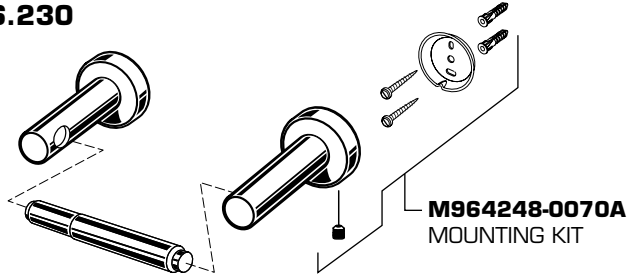

American Standard

**CR SERIES
Contemporary Round
Accessories**

**18" TOWEL BAR
24" TOWEL BAR
TOWEL RING
DOUBLE ROBE HOOK
TOILET PAPER HOLDER**

MODEL NUMBERS

8336.018
8336.024
8336.190
8336.210
8336.230

**TOILET PAPER HOLDER
8336.230**

**TOWEL RING
8336.190**

**DOUBLE ROBE HOOK
8336.210**

**18" TOWEL BAR
8336.018**

**24" TOWEL BAR
8336.024**

CHROME	002
SATIN NICKEL	295

HOT LINE FOR HELP
For toll-free information and answers to your questions, call:
1-800-442-1902
Weekdays 8:00 a.m. to 8:00 p.m. EST
IN MEXICO 01-800-839-1200
IN CANADA 1-800-387-0369 (TORONTO 1-905-306-1093)
Weekdays 8:00 a.m. to 7:00 p.m. EST