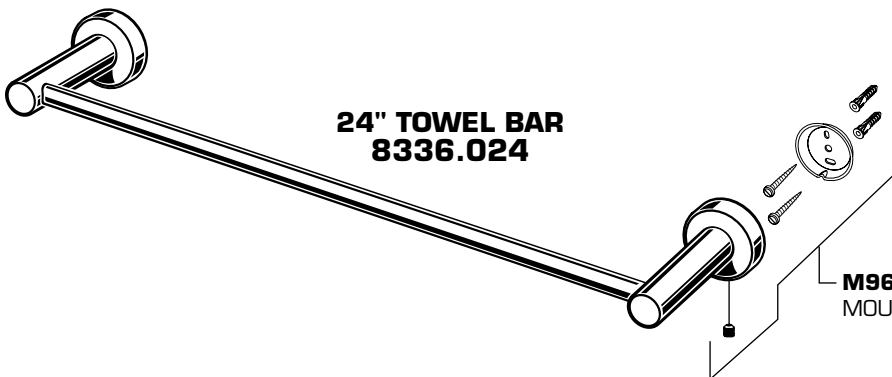

American Standard

**CR SERIES
Contemporary Round
Accessories**

**18" TOWEL BAR
24" TOWEL BAR
TOWEL RING
DOUBLE ROBE HOOK
TOILET PAPER HOLDER**

MODEL NUMBERS

8336.018
8336.024
8336.190
8336.210
8336.230

**TOILET PAPER HOLDER
8336.230**

**TOWEL RING
8336.190**

**DOUBLE ROBE HOOK
8336.210**

**18" TOWEL BAR
8336.018**

**24" TOWEL BAR
8336.024**

CHROME	002
SATIN NICKEL	295

HOT LINE FOR HELP
For toll-free information and answers to your questions, call:
1-800-442-1902
Weekdays 8:00 a.m. to 8:00 p.m. EST
IN MEXICO 01-800-839-1200
IN CANADA 1-800-387-0369 (TORONTO 1-905-306-1093)
Weekdays 8:00 a.m. to 7:00 p.m. EST