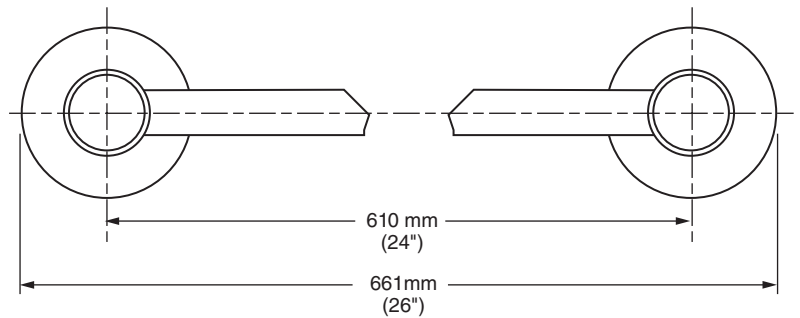

MODEL NUMBER:

- ☐ 8337.018 18" Towel Bar
- ☐ 8337.024 24" Towel Bar

Available Finishes

.002	Polished Chrome
.224	Oil Rubbed Bronze
.295	Satin Nickel (PVD)

PRODUCT FEATURES:

Materials of Construction: Metal construction for durability & long life. Brass Rod.

Concealed Mounting: No exposed set screws.

Easy to Install

Durability of Finishes: Chrome and PVD finishes will never tarnish.

SUGGESTED SPECIFICATION:

18" and 24" Towel Bar shall feature metal construction with tarnish - free PVD finish. Rod shall be brass. Shall feature concealed mounting with no exposed set screws. Towel Bar shall be American Standard Model # 8337.____.____.