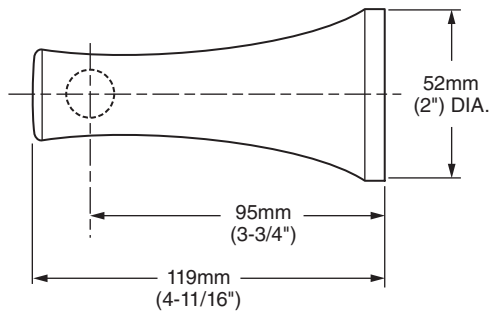

MODEL NUMBER:

- ☐ 8337.018 18" Towel Bar
- ☐ 8337.024 24" Towel Bar

Available Finishes

.002	Polished Chrome
.224	Oil Rubbed Bronze
.295	Satin Nickel (PVD)

PRODUCT FEATURES:

Materials of Construction: Metal construction for durability & long life. Brass Rod.

Concealed Mounting: No exposed set screws.

Easy to Install

Durability of Finishes: Chrome and PVD finishes will never tarnish.

SUGGESTED SPECIFICATION:

18" and 24" Towel Bar shall feature metal construction with tarnish - free PVD finish. Rod shall be brass. Shall feature concealed mounting with no exposed set screws. Towel Bar shall be American Standard Model # 8337.____.____.