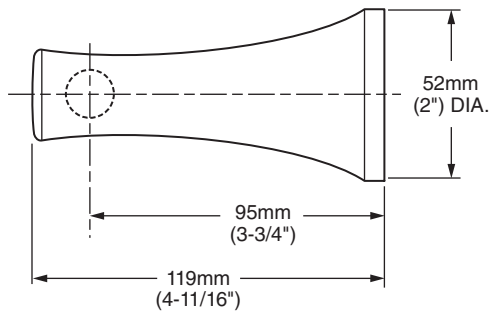

MODEL NUMBER:

- ☐ 8337.018 18" Towel Bar
- ☐ 8337.024 24" Towel Bar

Available Finishes

.002	Polished Chrome
.224	Oil Rubbed Bronze
.295	Satin Nickel (PVD)

PRODUCT FEATURES:

Materials of Construction: Metal construction for durability & long life. Brass Rod.

Concealed Mounting: No exposed set screws.

Easy to Install

Durability of Finishes: Chrome and PVD finishes will never tarnish.

SUGGESTED SPECIFICATION:

18" and 24" Towel Bar shall feature metal construction with tarnish - free PVD finish. Rod shall be brass. Shall feature concealed mounting with no exposed set screws. Towel Bar shall be American Standard Model # 8337.____.____.