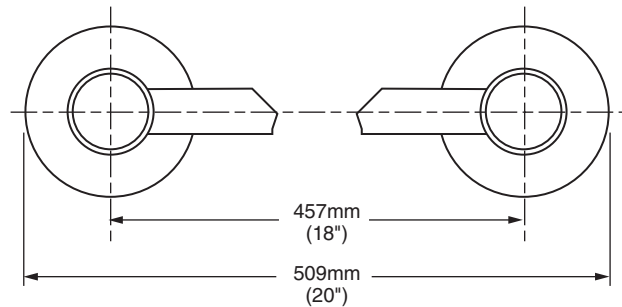

MODEL NUMBER:

- ☐ 8337.018 18" Towel Bar
- ☐ 8337.024 24" Towel Bar

Available Finishes

.002	Polished Chrome
.224	Oil Rubbed Bronze
.295	Satin Nickel (PVD)

PRODUCT FEATURES:

Materials of Construction: Metal construction for durability & long life. Brass Rod.

Concealed Mounting: No exposed set screws.

Easy to Install

Durability of Finishes: Chrome and PVD finishes will never tarnish.

SUGGESTED SPECIFICATION:

18" and 24" Towel Bar shall feature metal construction with tarnish - free PVD finish. Rod shall be brass. Shall feature concealed mounting with no exposed set screws. Towel Bar shall be American Standard Model # 8337.____.____.