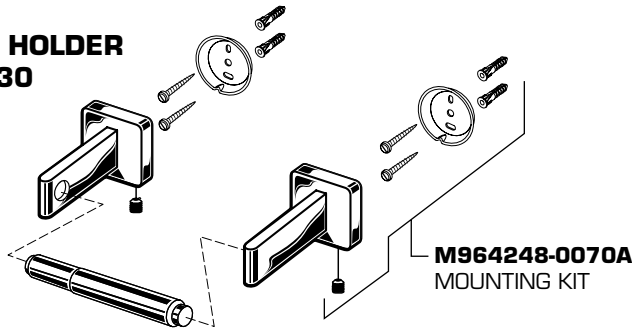

American Standard

**CS SERIES
Contemporary Square
Accessories**

**18" TOWEL BAR
24" TOWEL BAR
TOWEL RING
DOUBLE ROBE HOOK
TOILET PAPER HOLDER**

MODEL NUMBERS

**8335.018
8335.024
8335.190
8335.210
8335.230**

**TOILET PAPER HOLDER
8335.230**

**M964248-0070A
MOUNTING KIT**

**TOWEL RING
8335.190**

**DOUBLE ROBE HOOK
8335.210**

**18" TOWEL BAR
8335.018**

**24" TOWEL BAR
8335.024**

**M964248-0070A
MOUNTING KIT**

CHROME	002
SATIN NICKEL	295