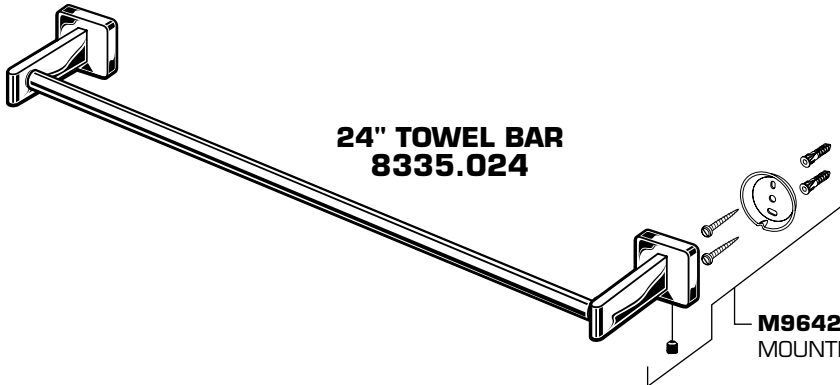

American Standard

**CS SERIES
Contemporary Square
Accessories**

**18" TOWEL BAR
24" TOWEL BAR
TOWEL RING
DOUBLE ROBE HOOK
TOILET PAPER HOLDER**

MODEL NUMBERS

**8335.018
8335.024
8335.190
8335.210
8335.230**

**TOILET PAPER HOLDER
8335.230**

**M964248-0070A
MOUNTING KIT**

**TOWEL RING
8335.190**

**DOUBLE ROBE HOOK
8335.210**

**18" TOWEL BAR
8335.018**

**24" TOWEL BAR
8335.024**

**M964248-0070A
MOUNTING KIT**

CHROME	002
SATIN NICKEL	295