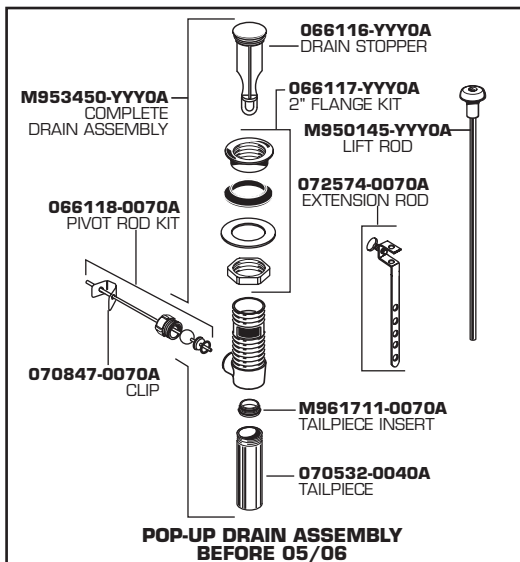

MODEL NUMBER

3875.409
3875.509

Replace the "YYY" with appropriate finish code

CHROME	002
BRASS	099
CHROME/BRASS	299

HOT LINE FOR HELP

For toll-free information and answers to your questions, call:
 1-800-442-1902
 Weekdays 8:00 a.m. to 6:00 p.m. EST
 IN CANADA 1-800-387-0369 (TORONTO 1-905-306-1093)
 Weekdays 8:00 a.m. to 7:00 p.m. EST
 IN MEXICO 01-800-839-12-00