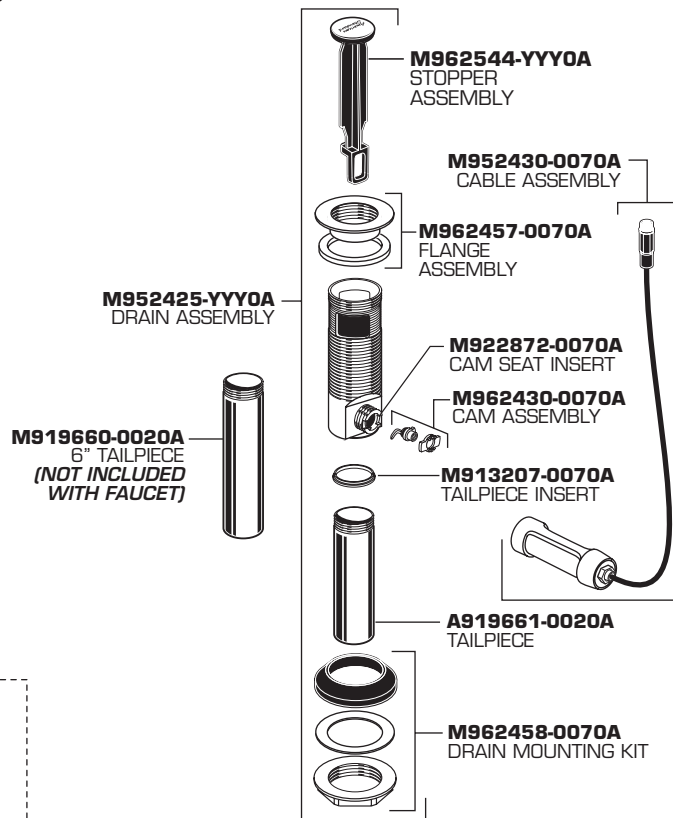

MODEL NUMBER

3875.409
3875.509

Replace the "YYY" with appropriate finish code

CHROME	002
BRASS	099
CHROME/BRASS	299

HOT LINE FOR HELP

For toll-free information and answers to your questions, call:
 1-800-442-1902
 Weekdays 8:00 a.m. to 6:00 p.m. EST
 IN CANADA 1-800-387-0369 (TORONTO 1-905-306-1093)
 Weekdays 8:00 a.m. to 7:00 p.m. EST
 IN MEXICO 01-800-839-12-00