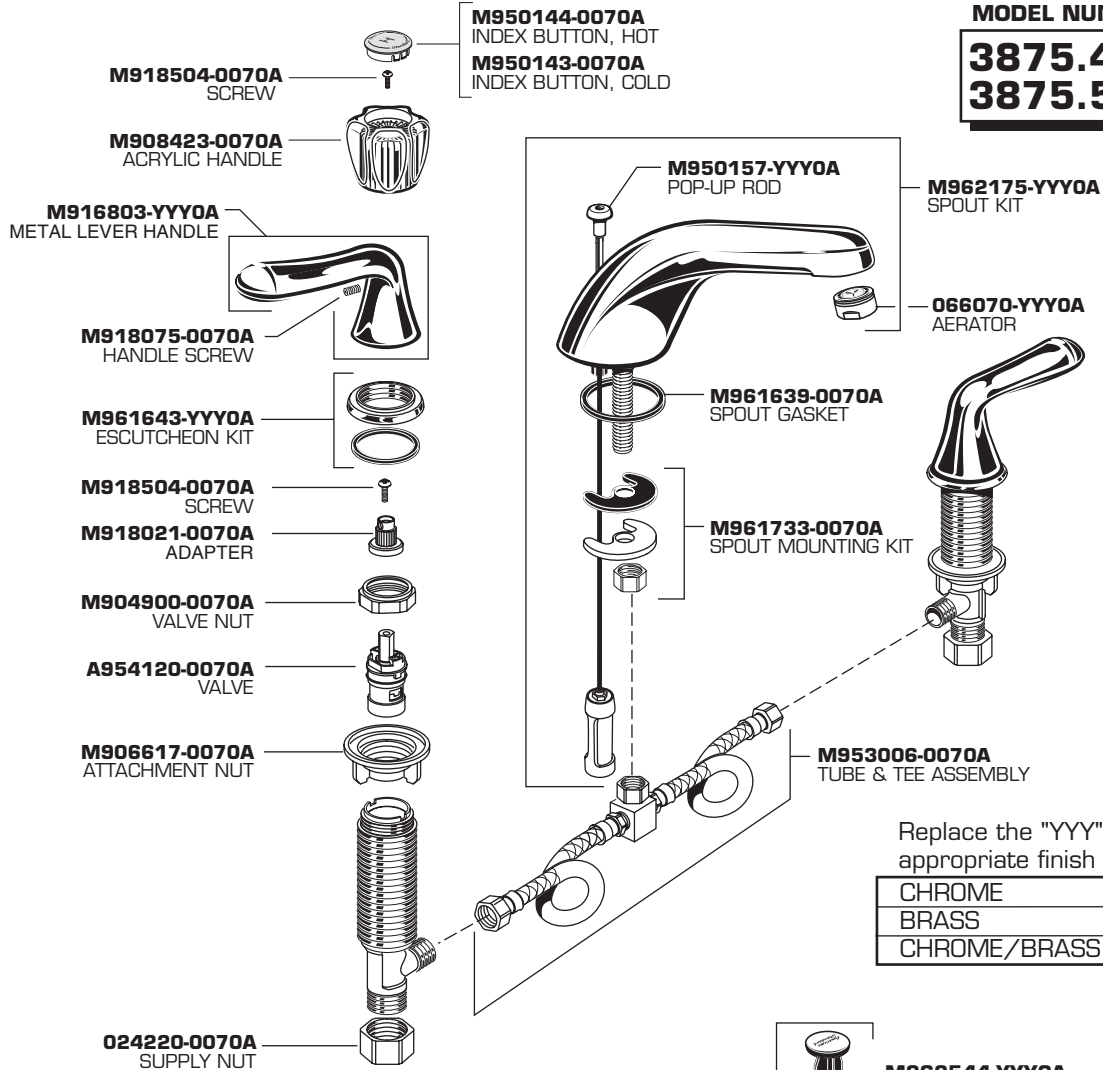

MODEL NUMBER

3875.409
3875.509

Replace the "YYY" with appropriate finish code

CHROME	002
BRASS	099
CHROME/BRASS	299

HOT LINE FOR HELP

For toll-free information and answers to your questions, call:
 1-800-442-1902
 Weekdays 8:00 a.m. to 6:00 p.m. EST
 IN CANADA 1-800-387-0369 (TORONTO 1-905-306-1093)
 Weekdays 8:00 a.m. to 7:00 p.m. EST
 IN MEXICO 01-800-839-12-00