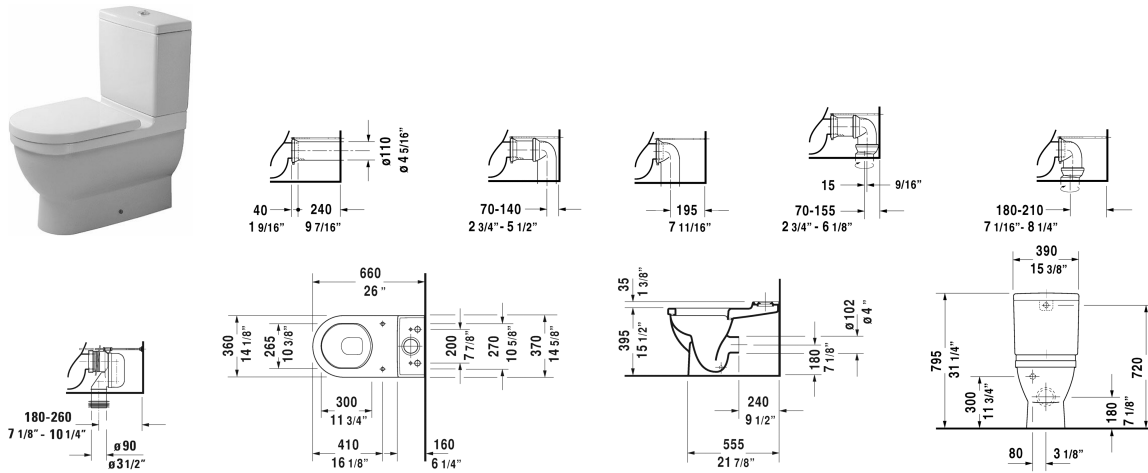

Starck 3 Toilet close-coupled # 012809..92

|< 14 1/8" Inch >|

Toilet close-coupled	Dimension	Weight	Order number
(without tank), washdown model, hardware included, cUPC® listed*			
Colors			
00 White 20 HygieneGlaze (an antibacterial ceramic glaze that provides almost indefinite effectiveness)			
Variant			
<ul style="list-style-type: none"> 1.6/0.8 gpf, outlet for vario connector set, for horizontal and vertical outlet, length adjustable from 2 3/4" - 7 7/8", and vario connecting bend, vertical outlet from 6 1/4" - 7 7/8" 	14 1/8" x 25 3/4" Inch	69 lb	012809..92
Infobox			
* Complies with following standards: ASME A112.19.2/CSA B45.1 and ASME A112.19.14			
Sanitary ceramics with the special WonderGliss surface finish will remain clean and attractive-looking for a long time to come. When ordering WonderGliss please add a "1" as eleventh digit to the model number.			
Accessory for ceramics			
Tank for bottom left supply, cUPC® listed*	15 3/8" x 7 1/4" Inch	28.7 lb	092010
Vario connecting bend for vertical outlet		1.5 lb	899025
Vario connector set incl. offset	Ø 4 3/8" Inch	3.3 lb	001422
Suitable products			
Toilet seat and cover hinges stainless steel, without slow close,			006381

Starck 3 Toilet close-coupled # 012809..92

|< 14 1/8" Inch >|

Toilet seat and cover hinges stainless steel, removable, with slow close,

006389

All drawings contain the necessary measurements which are subject to standard tolerances. They are stated in inch & mm and are non-binding. Exact measurements, in particular for customized installation scenarios, can only be taken from the finished ceramic piece.