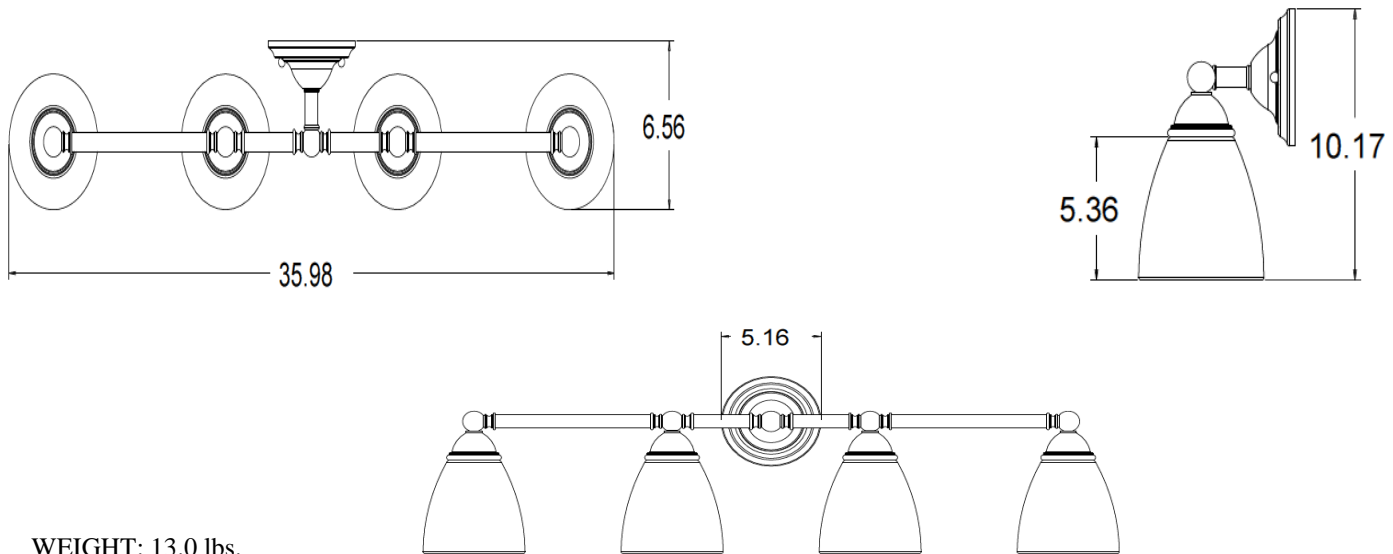

BRANTFORD[®] Technical Specification

YB2264

4-Globe Light Fixture

Dimensions:

Product Information:

Stock Numbers: YB2264CH – CHROME
YB2264BN – BRUSHED NICKEL
YB2264ORB – OIL RUBBED BRONZE

Globe Service Kit: YB2269

Materials: Zinc, glass

Voltage: 120v

Bulb: 100w max (not included); medium base

UL Listed: Yes – for dry locations

Important Notes: Turn off power during installation. Do not connect or disconnect under load.