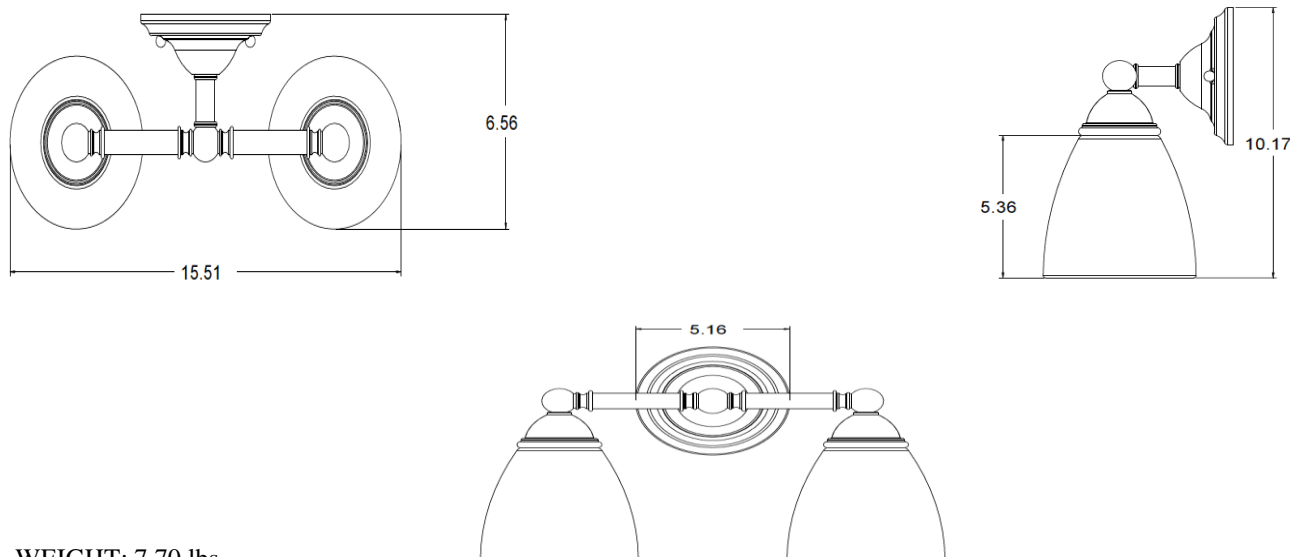

BRANTFORD[®] Technical Specification

YB2262

2-Globe Light Fixture

Dimensions:

Product Information:

Stock Numbers: YB2262CH – CHROME
YB2262BN – BRUSHED NICKEL
YB2262ORB – OIL RUBBED BRONZE

Globe Service Kit: YB2269

Materials: Zinc, glass

Voltage: 120v

Bulb: 100w max (not included); medium base

UL Listed: Yes – for dry locations

Important Notes: Turn off power during installation. Do not connect or disconnect under load.