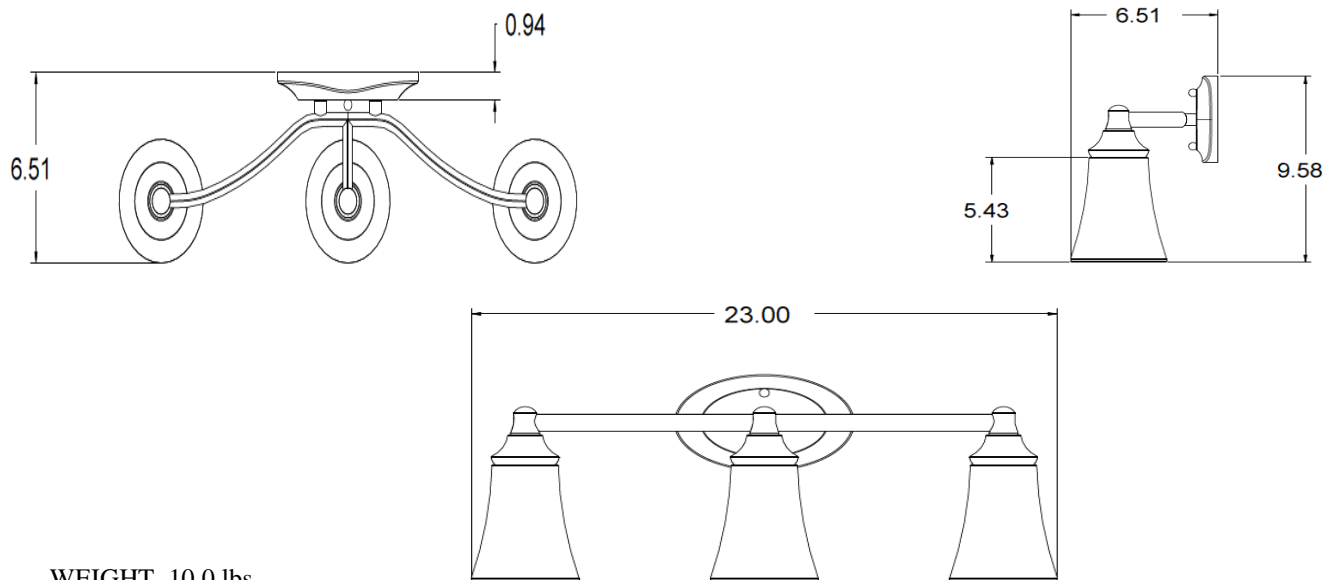

EVA™ Technical Specification

YB2863

3-Globe Light Fixture

Dimensions:

Product Information:

Stock Numbers: YB2863CH – CHROME
YB2863BN – BRUSHED NICKEL
YB2863ORB – OIL RUBBED BRONZE

Globe Service Kit: YB2869

Materials: Zinc, glass

Voltage: 120v

Bulb: 100w max (not included); medium base

UL Listed: Yes – for dry locations

Important Notes: Turn off power during installation. Do not connect or disconnect under load.

Cleaning Notes: Clean only with a soft damp cloth. Do not use commercial or abrasive cleaners.