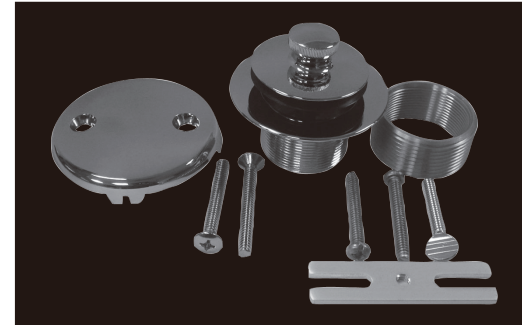

PFW0505

Waste & Overflow Lift and Turn trim kit

PART	DESCRIPTION	QTY	MATERIAL
A	Cross bar screw	2	Brass
B	Thumb Screw	1	Steel
C	Cross bar	1	Aluminum
D	Overflow screw	2	Brass
E	Overflow plate	1	Zinc
F	Lift & Turn stopper	1	Zinc
G	Drain body	1	Zinc
H	1.6 X 16 Bushing	1	Brass

PFW0505

Warranty and Codes

This PROFLO product carries a 1-year limited warranty.