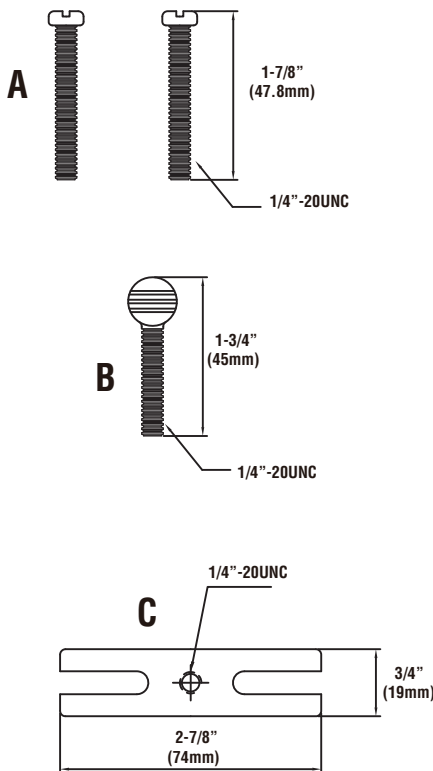

Warranty and Codes

This PROFLO product carries a 1-year limited warranty.