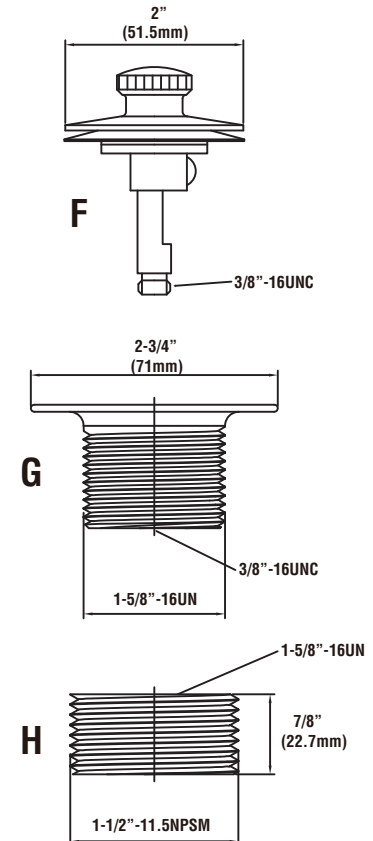

Warranty and Codes

This PROFLO product carries a 1-year limited warranty.