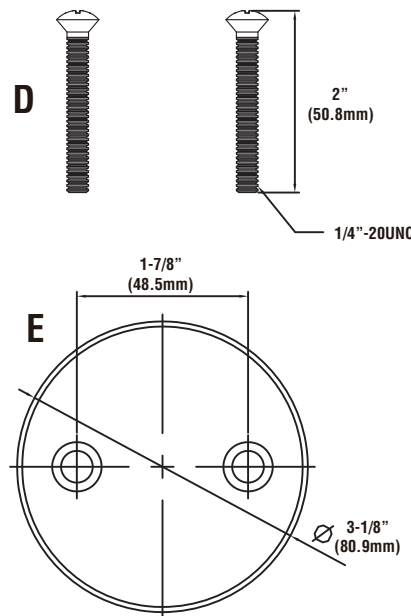

Warranty and Codes

This PROFLO product carries a 1-year limited warranty.