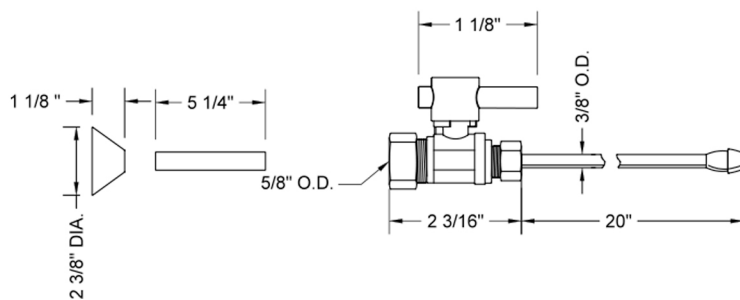

Quarter Turn Straight Pattern 5/8" O.D. Compression (Fits 1/2" Copper) x 3/8" O.D. Faucet Supply Kit Contempo Lever, 20" Supply Tubes, Cover Tubes, Escutcheons

Model #: 622-2-62CT-

FEATURES:

- Complete Faucet Supply Kit
- Kit contains:
 - (2) Quarter Turn Straight Pattern 5/8" O.D. Compression (Fits 1/2" Copper) x 3/8" O.D. Supply Valve with Contempo Lever Handle P/N 622-2
 - (2) 20" Copper Supply Tubes P/N 662
 - (2) Bell Escutcheons P/N 7116
 - (2) Cover Tubes P/N 579

SPECIFICATION DRAWING:

COMPONENTS	
DESCRIPTION	QTY:
STRAIGHT VALVE - CONTEMPO LEVER HANDLE	2
3/8" O.D. SUPPLY TUBE	2
2 3/8" BELL ESCUTCHEON	2
5 1/4" COVER TUBE	2

AVAILABLE HANDLES: