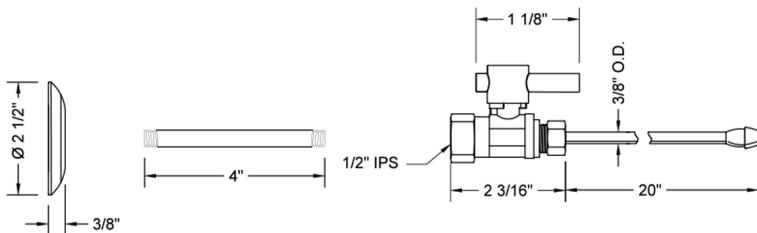

# Quarter Turn Straight Pattern 1/2" IPS x 3/8" O.D. Faucet Supply Kit with Contempo Lever Handle, 20" Supply Tubes, Escutcheons

**Model #: 619-2-62-**

## FEATURES:

- Complete Faucet Supply Kit
- Kit contains:
  - (2) Quarter Turn Straight Pattern 1/2" IPS x 3/8" O.D. Supply Valve with Contempo Lever Handle P/N 619-2
  - (2) 20" Copper Supply Tubes P/N 662
  - (2) Escutcheons P/N 741 (ULB P/N 6015)
  - (2) 1/2" Brass Nipples P/N 801-12.4

## SPECIFICATION DRAWING:

COMPONENTS	
DESCRIPTION	QTY:
STRAIGHT VALVE - CONTEMPO LEVER HANDLE	2
20" X 3/8" O.D. SUPPLY TUBE	2
2 1/2" SURE GRIP ESCUTCHEON	2
4" NIPPLE	2