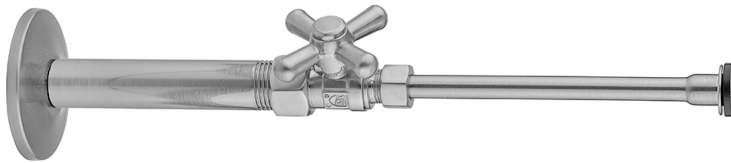

Quarter Turn Straight Pattern 1/2" IPS x 3/8" O.D. Toilet Supply Kit with Standard Cross Handle, 20" Supply Tube, Escutcheon

Model #: 619-72-

FEATURES:

- Complete Toilet Supply Kit
- Kit contains:
 - (1) Quarter Turn Straight Pattern 1/2" IPS x 3/8" O.D. Supply Valve with Standard Cross Handle P/N 619
 - (1) 20" Copper Supply Tube P/N 772
 - (1) Escutcheon P/N 741 (ULB P/N 6015)
 - (1) 1/2" Brass Nipple P/N 801-12.4

AVAILABLE FINISHES:

Polished Chrome (PCH)	Satin Chrome (SC)	Bronze Umber (BU)
Satin Nickel (SN)	Pewter (PEW)	Caramel Bronze (CB)
Polished Nickel (PN)	Antique Brass (AB)	Antique Copper (ACU)
Oil-Rubbed Bronze (ORB)	Polished Brass (PB)	Polished Copper (PCU)
Vintage Bronze (VB)	Satin Brass (SB)	Rose Gold (RG)
Matte Black (MBK)	Satin Gold (SG)	Polished Gold (PG)
Black Nickel (BKN)	Bombay Gold (BG)	Jewelers Gold (JG)
Europa Bronze (EB)	White (WH)	Sedona Beige (SDB)
Tristan Brass (TB)	Unlacquered Brass (ULB)	

SPECIFICATION DRAWING:

COMPONENTS	
DESCRIPTION	QTY:
STRAIGHT VALVE - STANDARD CROSS HANDLE	1
20" X 3/8" O.D. SUPPLY TUBE	1
ESCUTCHEON	1
PLASTIC FILL VALVE COUPLING NUT	1
4" NIPPLE	1

AVAILABLE HANDLES: