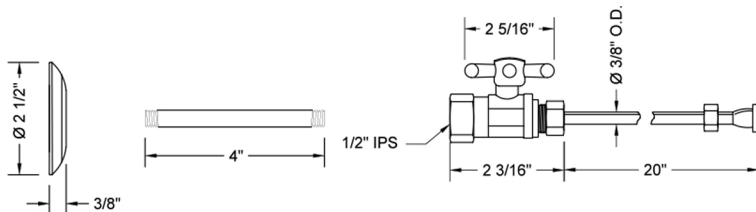

Quarter Turn Straight Pattern 1/2" IPS x 3/8" O.D. Toilet Supply Kit with Standard Cross Handle, 20" Supply Tube, Escutcheon

Model #: 619-72-

FEATURES:

- Complete Toilet Supply Kit
- Kit contains:
 - (1) Quarter Turn Straight Pattern 1/2" IPS x 3/8" O.D. Supply Valve with Standard Cross Handle P/N 619
 - (1) 20" Copper Supply Tube P/N 772
 - (1) Escutcheon P/N 741 (ULB P/N 6015)
 - (1) 1/2" Brass Nipple P/N 801-12.4

SPECIFICATION DRAWING:

COMPONENTS	
DESCRIPTION	QTY:
STRAIGHT VALVE - STANDARD CROSS HANDLE	1
20" X 3/8" O.D. SUPPLY TUBE	1
ESCUTCHEON	1
PLASTIC FILL VALVE COUPLING NUT	1
4" NIPPLE	1

AVAILABLE HANDLES: