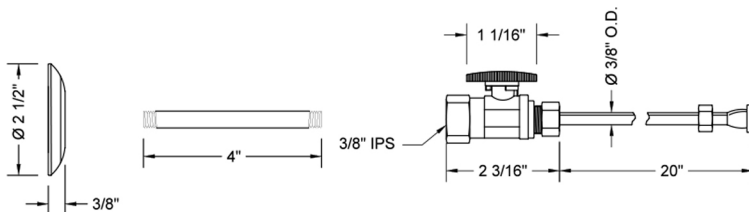

Quarter Turn Straight Pattern 3/8" IPS x 3/8" O.D. Toilet Supply Kit with Oval Handle, 20" Supply Tube, Escutcheon

Model #: 618-8-72-

FEATURES:

- Complete Toilet Supply Kit
- Kit contains:
 - (1) Quarter Turn Straight Pattern 3/8" IPS x 3/8" O.D. Supply Valve with Oval Handle P/N 618-8
 - (1) 20" Copper Supply Tube P/N 772
 - (1) Escutcheon P/N 740 (ULB P/N 6015)
 - (1) 3/8" Brass Nipple P/N 801-38.4

SPECIFICATION DRAWING:

COMPONENTS	
DESCRIPTION	QTY:
STRAIGHT VALVE - OVAL HANDLE	1
20" X 3/8" O.D. SUPPLY TUBE	1
ESCUTCHEON	1
PLASTIC FILL VALVE COUPLING NUT	1
4" NIPPLE	1

AVAILABLE HANDLES: