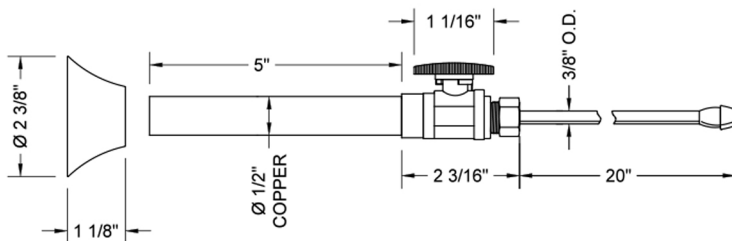

Quarter Turn Straight Pattern 1/2" Copper (Sweat Fit) x 3/8" O.D. Faucet Supply Kit with Oval Handle, 20" Supply Tubes, Escutcheons

Model #: 631-8-62-

FEATURES:

- Complete Faucet Supply Kit
- Kit contains:
 - (2) Quarter Turn Straight Pattern 1/2" Copper (Sweat Fit) x 3/8" O.D. Supply Valve with Oval Handle P/N 631-8
 - (2) 20" Copper Supply Tubes P/N 662
 - (2) Bell Escutcheons P/N 7116

SPECIFICATION DRAWING:

COMPONENTS	
DESCRIPTION	QTY:
STRAIGHT VALVE - OVAL HANDLE	2
3/8" O.D. SUPPLY TUBE	2
ESCUTCHEON	2

AVAILABLE HANDLES: