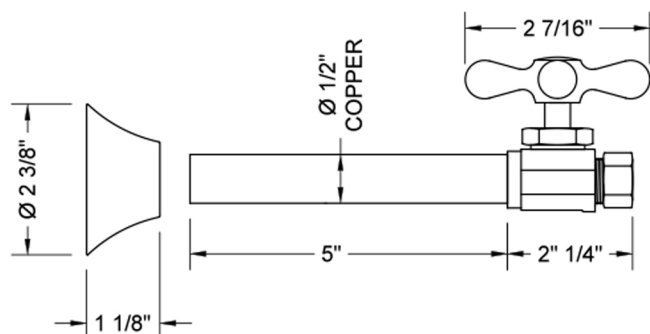

SPECIFICATION DRAWING:

AVAILABLE HANDLES:

COMPLIANCES:

Complies with: ASME A112.18.1-2012/CSA B125.1-12