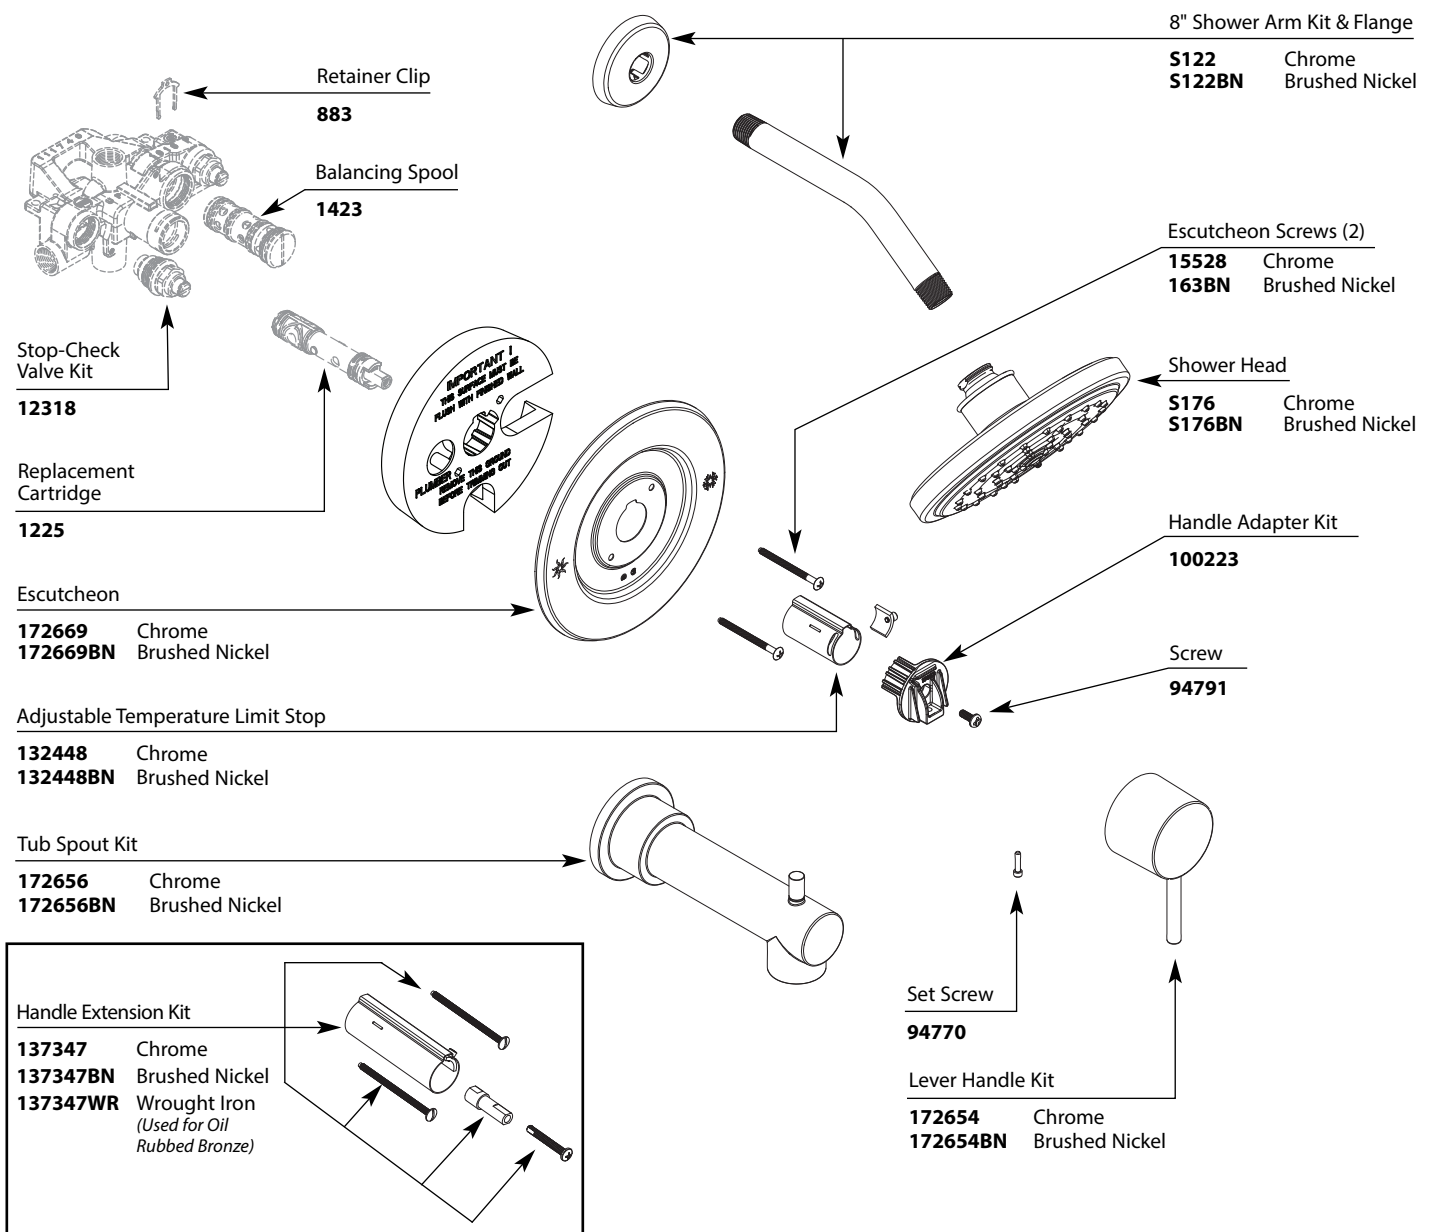

Buy it for looks. Buy it for life.®

Illustrated Parts

Valve Trim			Shower Only			Tub & Shower		
MODEL	HANDLE	FINISH	MODEL	HANDLE	FINISH	MODEL	HANDLE	FINISH
T3291	Lever	Chrome	T3292	Lever	Chrome	T3293	Lever	Chrome
T3291BN	Lever	Brushed Nickel	T3292BN	Lever	Brushed Nickel	T3293BN	Lever	Brushed Nickel

■ Order by Part Number

TO ORDER PARTS CALL: 1-800-BUY-MOEN

www.moen.com