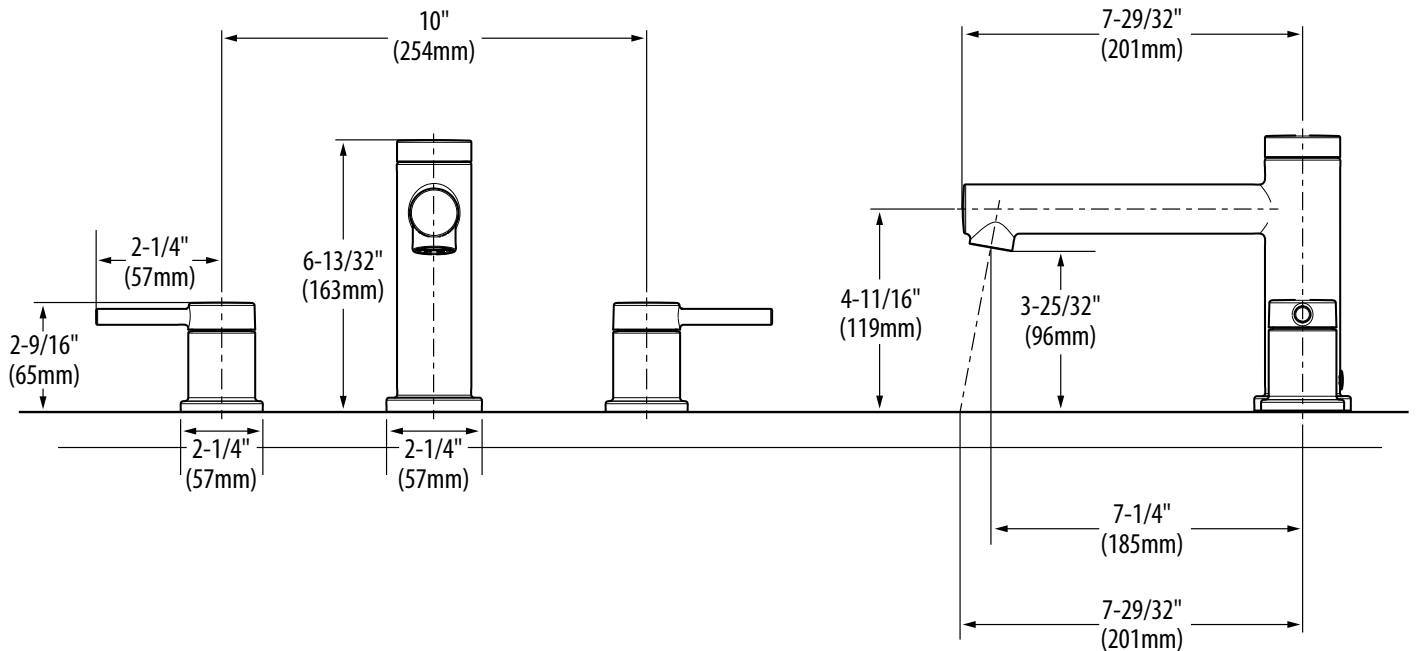

ALIGN™
Two-Handle Roman Tub Faucet Trim

Models: T393 series

Valves: 4992, 4993, 4996, 4997, 4999, 64997, 64999

CRITICAL DIMENSIONS

(DO NOT SCALE)