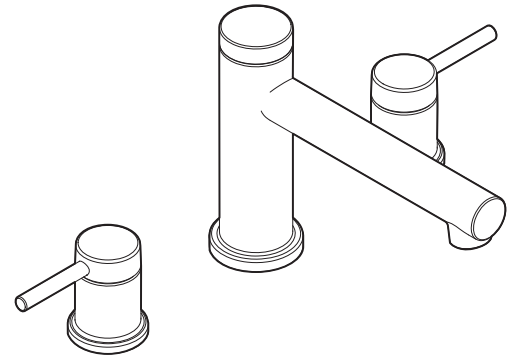

Buy it for looks. Buy it for life.®

Specifications

DESCRIPTION

- Metal construction with various finishes identified by suffix

OPERATION

- Lever style handles
- Rotate hot side handle counterclockwise to open (clockwise to close) and the cold side handle clockwise to open and (counterclockwise to close)

ALIGN™
Two-Handle Roman Tub Faucet Trim

Models: T393 series

Valves: 4992, 4993, 4996, 4997, 4999, 64997, 64999

CRITICAL DIMENSIONS

(DO NOT SCALE)