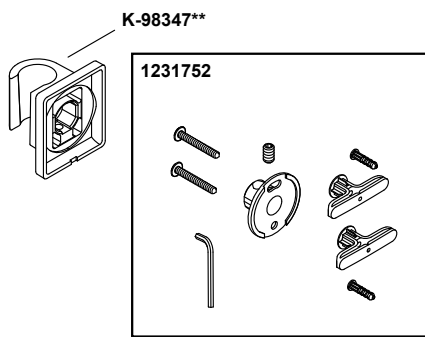

Awaken®

wall-mount supply elbow
K-98350-CP

Supply Adapter	A
1229031	0-1/2" (0 mm - 13 mm)
1247986	5/16"-13/16" (8 mm - 21 mm)
1247985	13/16" - 1-5/16" (21 mm - 33 mm)
1247984	1-5/16" - 1-13/16" (33 mm - 46 mm)
1218069 (Included)	1-13/16" - 2-5/16" (46 mm - 59 mm)
1218070	2-5/16" - 2-13/16" (59 mm - 71 mm)
1218071	2-13/16" - 3-5/16" (71 mm - 84 mm)

K-98350**
(No Check Valve)
K-98351**
(With Check Valve)