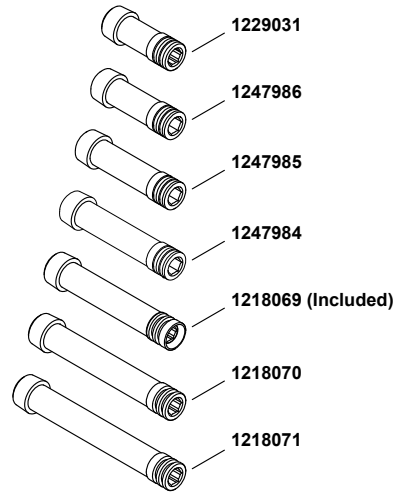

Awaken®

wall-mount supply elbow
K-98350-CP

Supply Adapter	A
1229031	0-1/2" (0 mm - 13 mm)
1247986	5/16"-13/16" (8 mm - 21 mm)
1247985	13/16" - 1-5/16" (21 mm - 33 mm)
1247984	1-5/16" - 1-13/16" (33 mm - 46 mm)
1218069 (Included)	1-13/16" - 2-5/16" (46 mm - 59 mm)
1218070	2-5/16" - 2-13/16" (59 mm - 71 mm)
1218071	2-13/16" - 3-5/16" (71 mm - 84 mm)

K-98350**
(No Check Valve)
K-98351**
(With Check Valve)