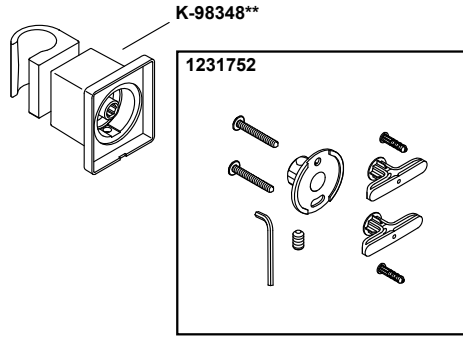

Awaken®

wall-mount supply elbow
K-98350-CP

Supply Adapter	A
1229031	0-1/2" (0 mm - 13 mm)
1247986	5/16"-13/16" (8 mm - 21 mm)
1247985	13/16" - 1-5/16" (21 mm - 33 mm)
1247984	1-5/16" - 1-13/16" (33 mm - 46 mm)
1218069 (Included)	1-13/16" - 2-5/16" (46 mm - 59 mm)
1218070	2-5/16" - 2-13/16" (59 mm - 71 mm)
1218071	2-13/16" - 3-5/16" (71 mm - 84 mm)

K-98350**
(No Check Valve)
K-98351**
(With Check Valve)