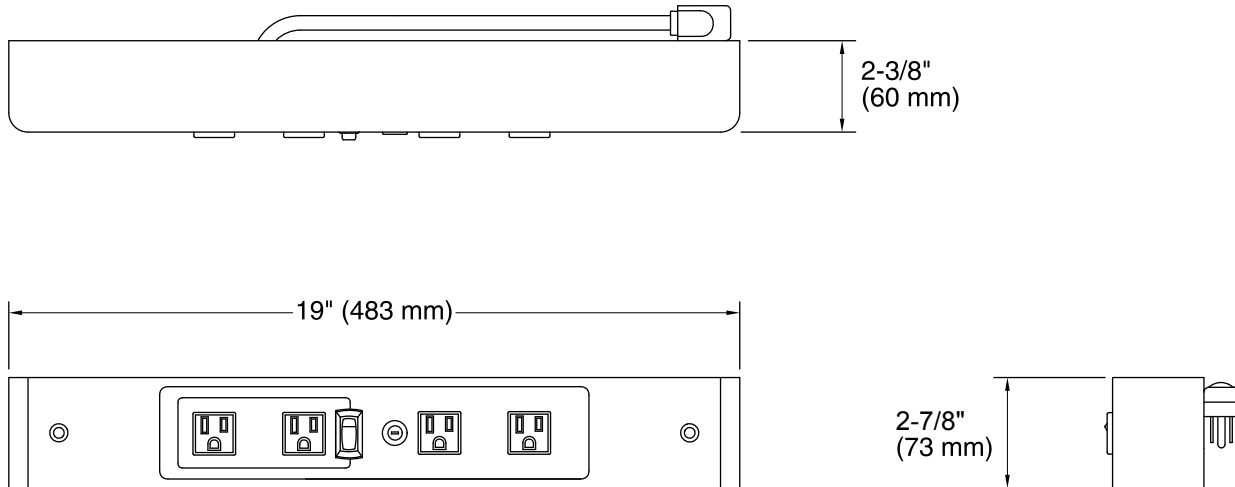

Technical Information

All product dimensions are nominal.

Notes

Install this product according to the installation guide.

Install a Ground-Fault Circuit-Interrupter (GFCI) outlet prior to installing the vanity.