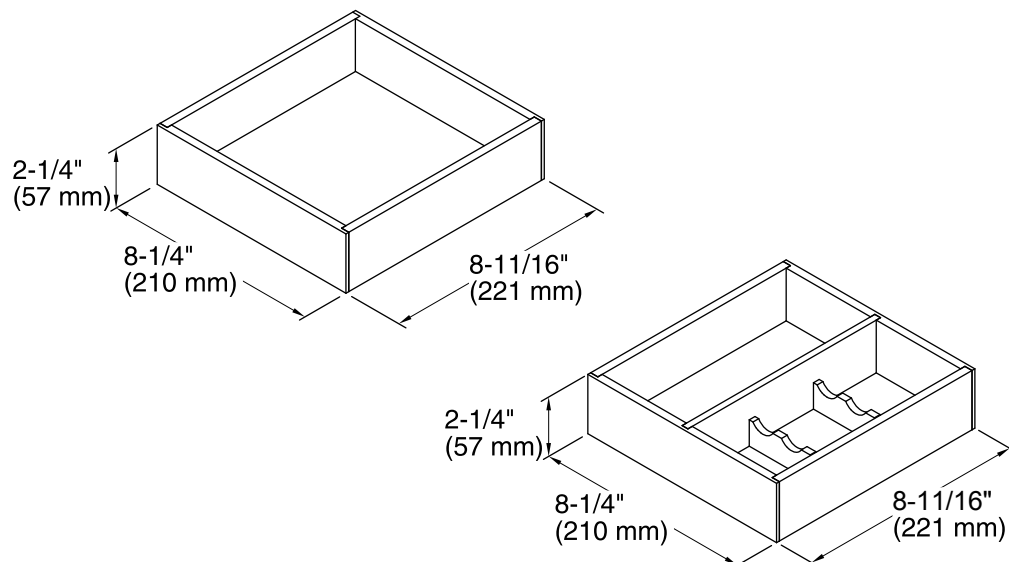

Technical Information

All product dimensions are nominal.