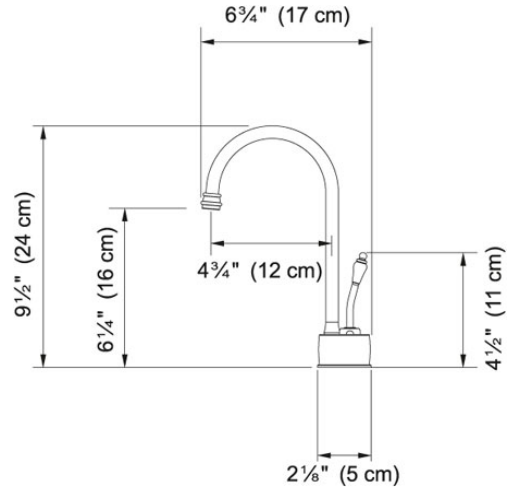

Hot and Filtered Cold Water Dispenser - LB6200 LB6200

Polished Chrome | 120.0296.722

FAMILY : Point of Use and Filtration | SERIE : Hot and Filtered Cold Water Dispenser - LB6200 | MODEL : LB6200 | FINISH : Polished Chrome | INSTALLATION TYPE : Point of Use and Filtration | STYLE : Modern

TECHNICAL DATA

Version	Hot & Filtered Cold Water Dispenser
Where to buy	Showroom
Where to buy	Showroom

Hot and Filtered Cold Water Dispenser - LB6200 LB6200
Polished Chrome | 120.0296.722

FAMILY : Point of Use and Filtration | SERIE : Hot and Filtered Cold Water Dispenser - LB6200 | MODEL : LB6200 | FINISH : Polished Chrome | INSTALLATION TYPE : Point of Use and Filtration | STYLE : Modern