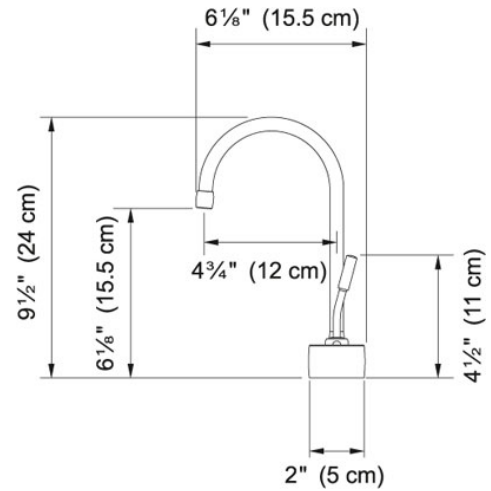

Hot Water Dispenser - LB7100 LB7180 Satin Nickel |

119.0296.739

FAMILY : Point of Use and Filtration | SERIE : Hot Water Dispenser - LB7100 | MODEL : LB7180 | FINISH : Satin Nickel |

INSTALLATION TYPE : Point of Use and Filtration | STYLE : Contemporary