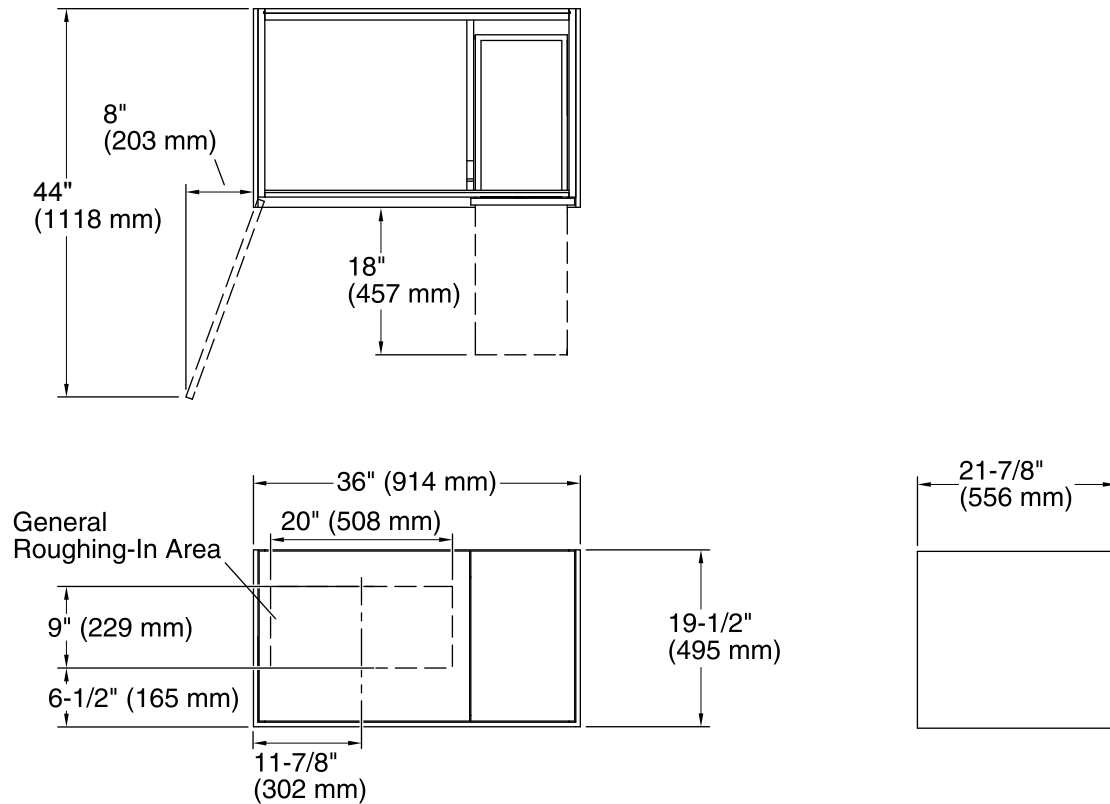

K- 99672 Two-Drawer Bridge

K- 99668 Lap Drawer

K- 99676 Filler Strip

K- 99001 Mirrored Cabinet

K- 99007 Mirrored Cabinet

K- 99009 Mirrored Cabinet

99662

99678

## Technical Information

All product dimensions are nominal.

Vanity type: Wall-mount