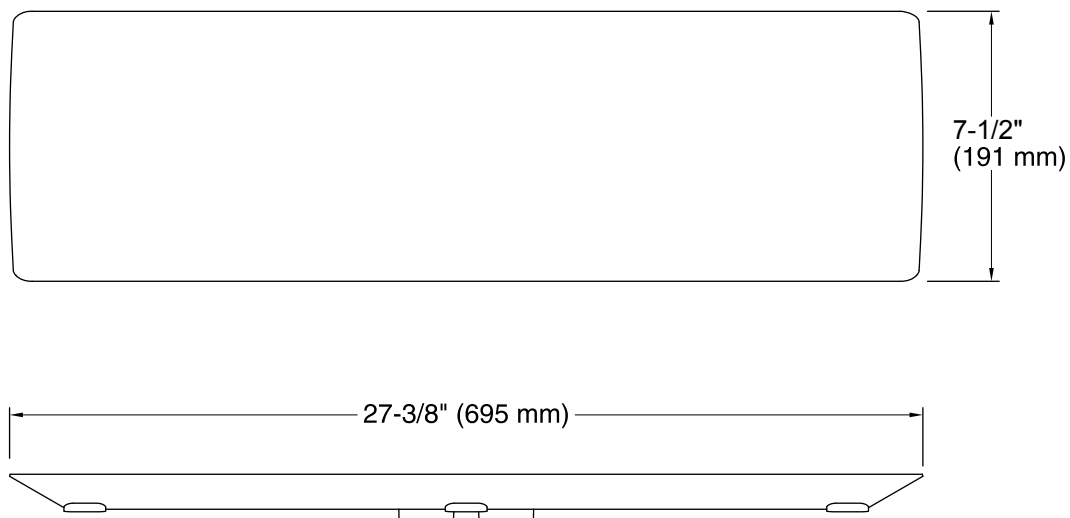

### Features

- For use with Bellwether 60" x 34" shower bases.

### Technical Information

All product dimensions are nominal.