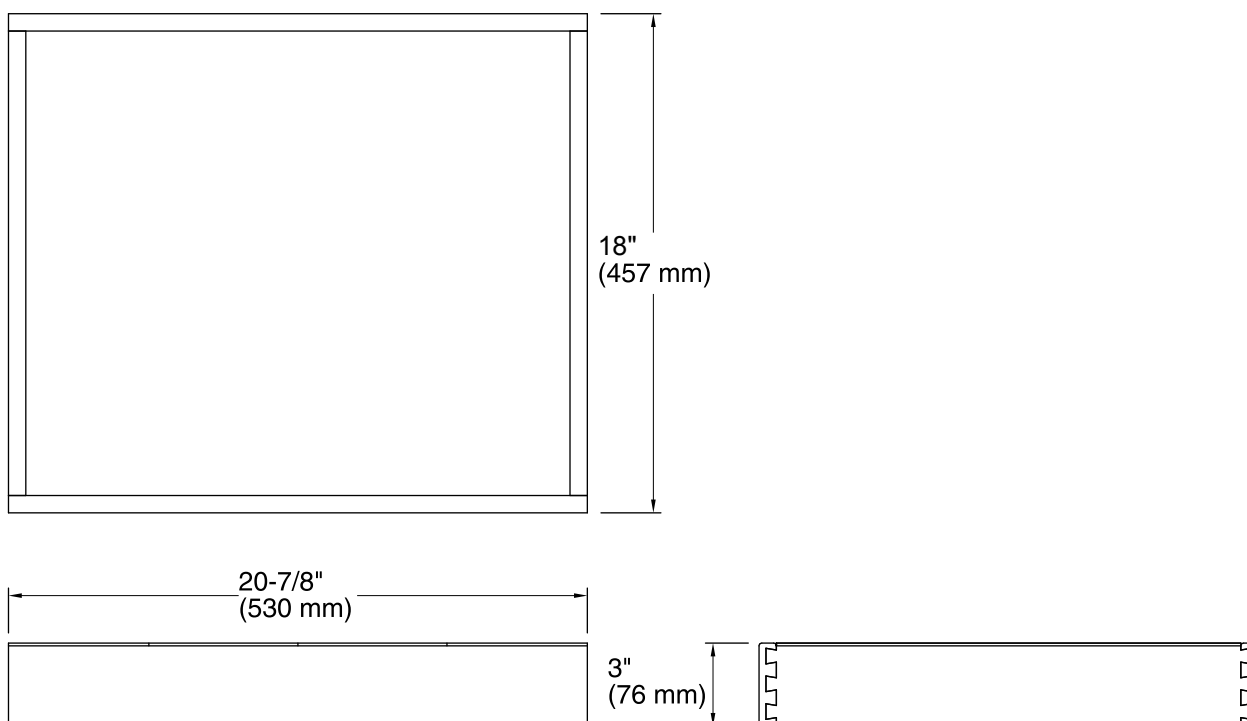

Technical Information

All product dimensions are nominal.

Notes

Install this product according to the installation guide.