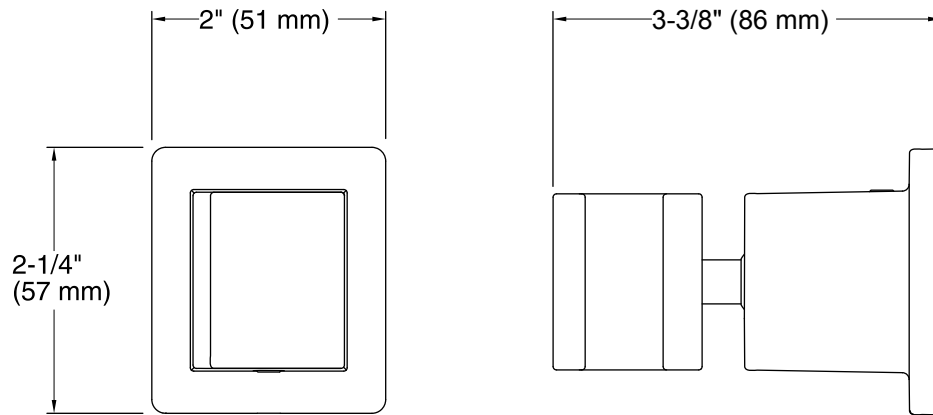

Features

- Bracket pivots and rotates to position handshower at desired angle.
- Coordinates with Awaken handshowers, showerheads and showering accessories.

Material

- Metal construction.
- KOHLER finishes resist corrosion and tarnishing.

Color	Code	Description
	CP	Polished Chrome
	BN	Vibrant® Brushed Nickel

Technical Information

All product dimensions are nominal.

Notes

Install this product according to the installation guide.