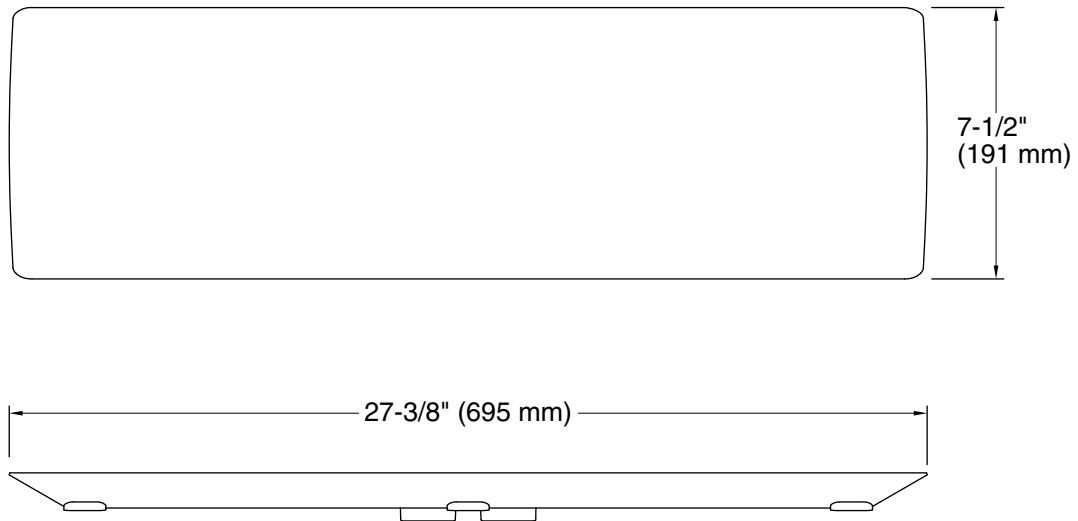

Features

- For use with Bellwether 60" x 34" shower bases.

Material

- Aluminum.

Recommended Products/Accessories

K-23723 Faucet cleaner

Codes/Standards

None Applicable

Technical Information

All product dimensions are nominal.

Material: Plastic

Notes

Install this product according to the installation guide.