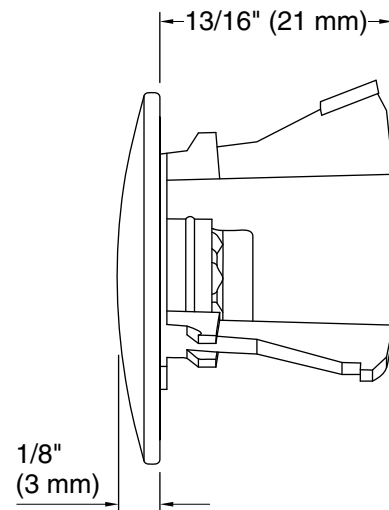

Iron Plains™
Overflow cap for Iron Plains™ bathroom sinks
K-6324

Technical Information

All product dimensions are nominal.

Material: Plastic

Notes

Install this product according to the installation instructions.