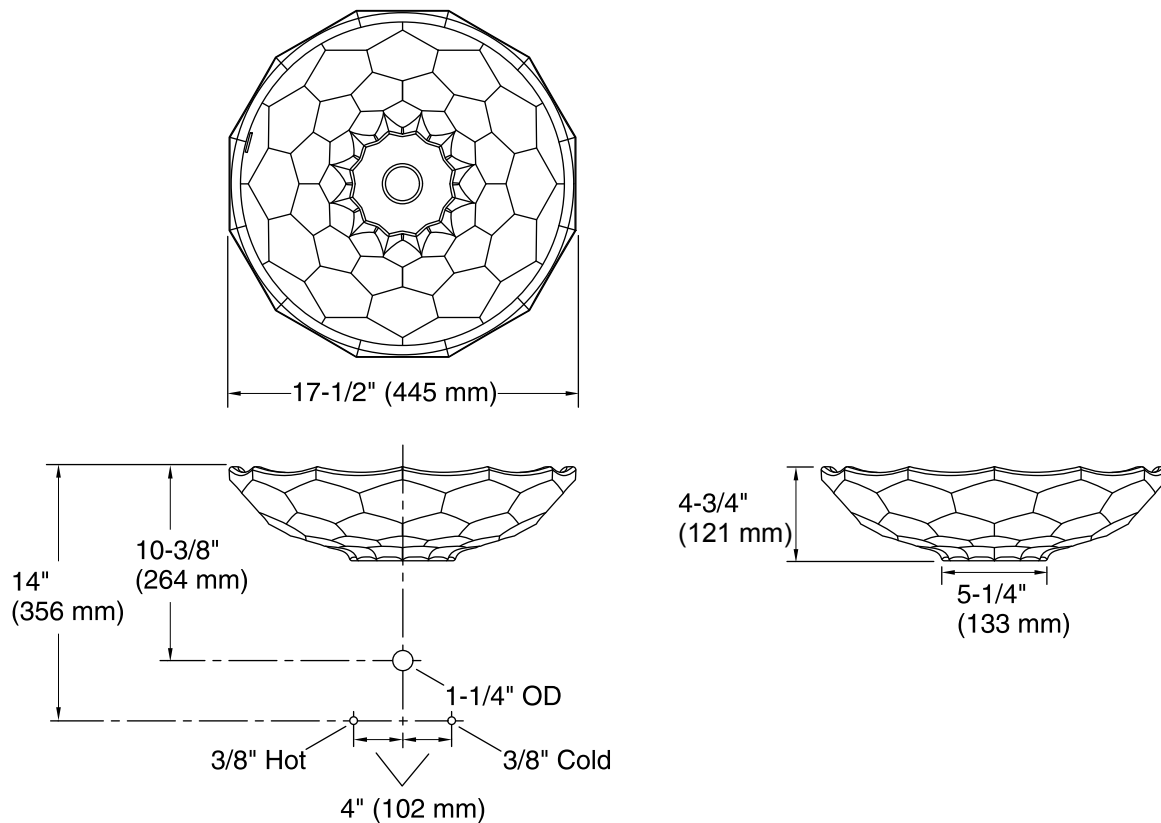

Technical Information

All product dimensions are nominal.

Bowl configuration: Single

Installation: Above-counter

Bowl area
Diameter: 16-7/16" (418 mm)
Bowl depth: 4" (102 mm)
Water depth: 4" (102 mm)

Notes