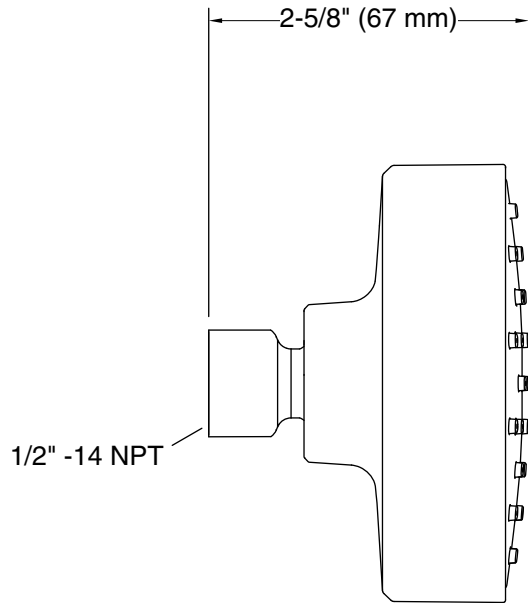

Technical Information

All product dimensions are nominal.

Drain included: No

Showerhead/Body Spray:

Rated maximum flow: 1.5 gal/min (5.7 l/min)

Notes

Install this product according to the installation guide.