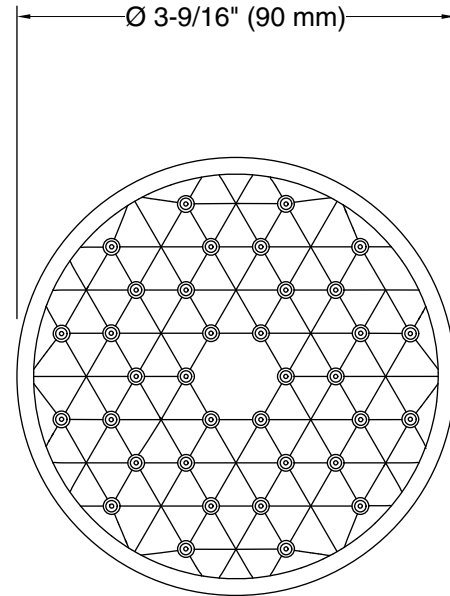

Technical Information

All product dimensions are nominal.

Drain included: No

Showerhead/Body Spray:

Rated maximum flow: 1.5 gal/min (5.7 l/min)

Notes

Install this product according to the installation guide.