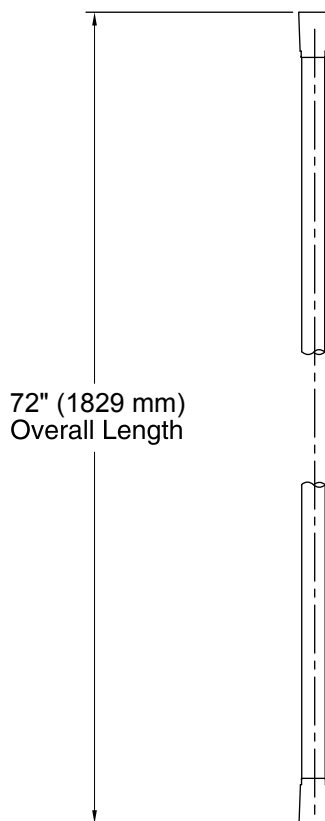

Technical Information

All product dimensions are nominal.

Notes

ADA, OBC, CSA B651 compliant when installed to the specific requirements of these regulations.