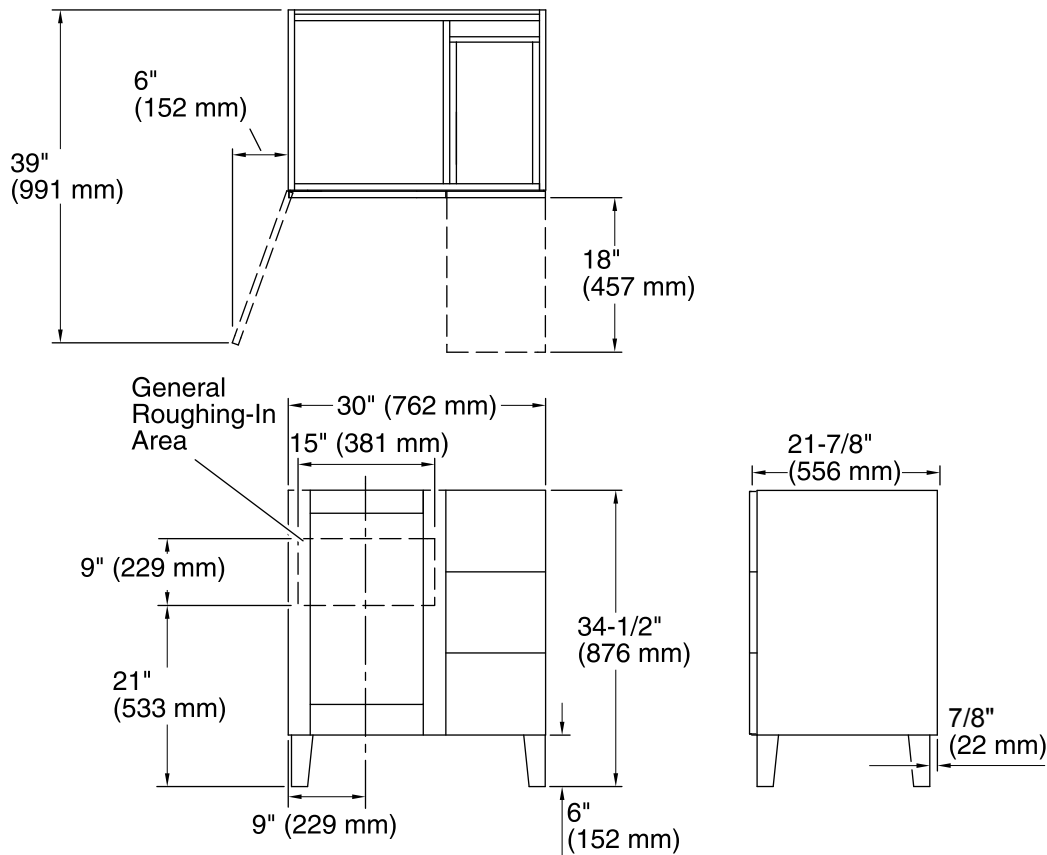

Color	Code	Description
	1WA	Linen White
	1WF	Khaki White Oak
	1WD	Ramie Walnut
	1WG	Cherry Tweed
	1WB	Claret Suede
	1WH	Woolen Oak
	1WC	Felt Grey
	1WE	Terry Walnut

Technical Information

All product dimensions are nominal.