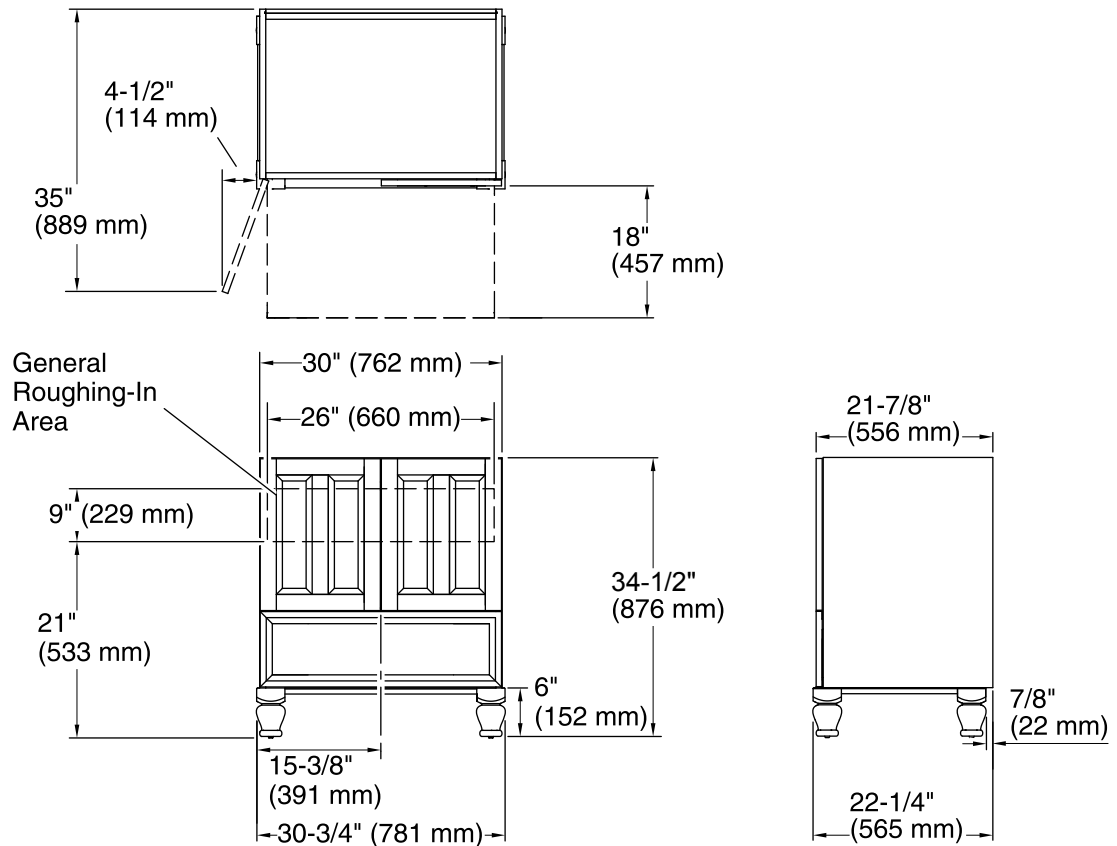

Color	Code	Description
	1WA	Linen White
	1WF	Khaki White Oak
	1WD	Ramie Walnut
	1WG	Cherry Tweed
	1WB	Claret Suede
	1WH	Woolen Oak
	1WC	Felt Grey
	1WE	Terry Walnut

Technical Information

All product dimensions are nominal.